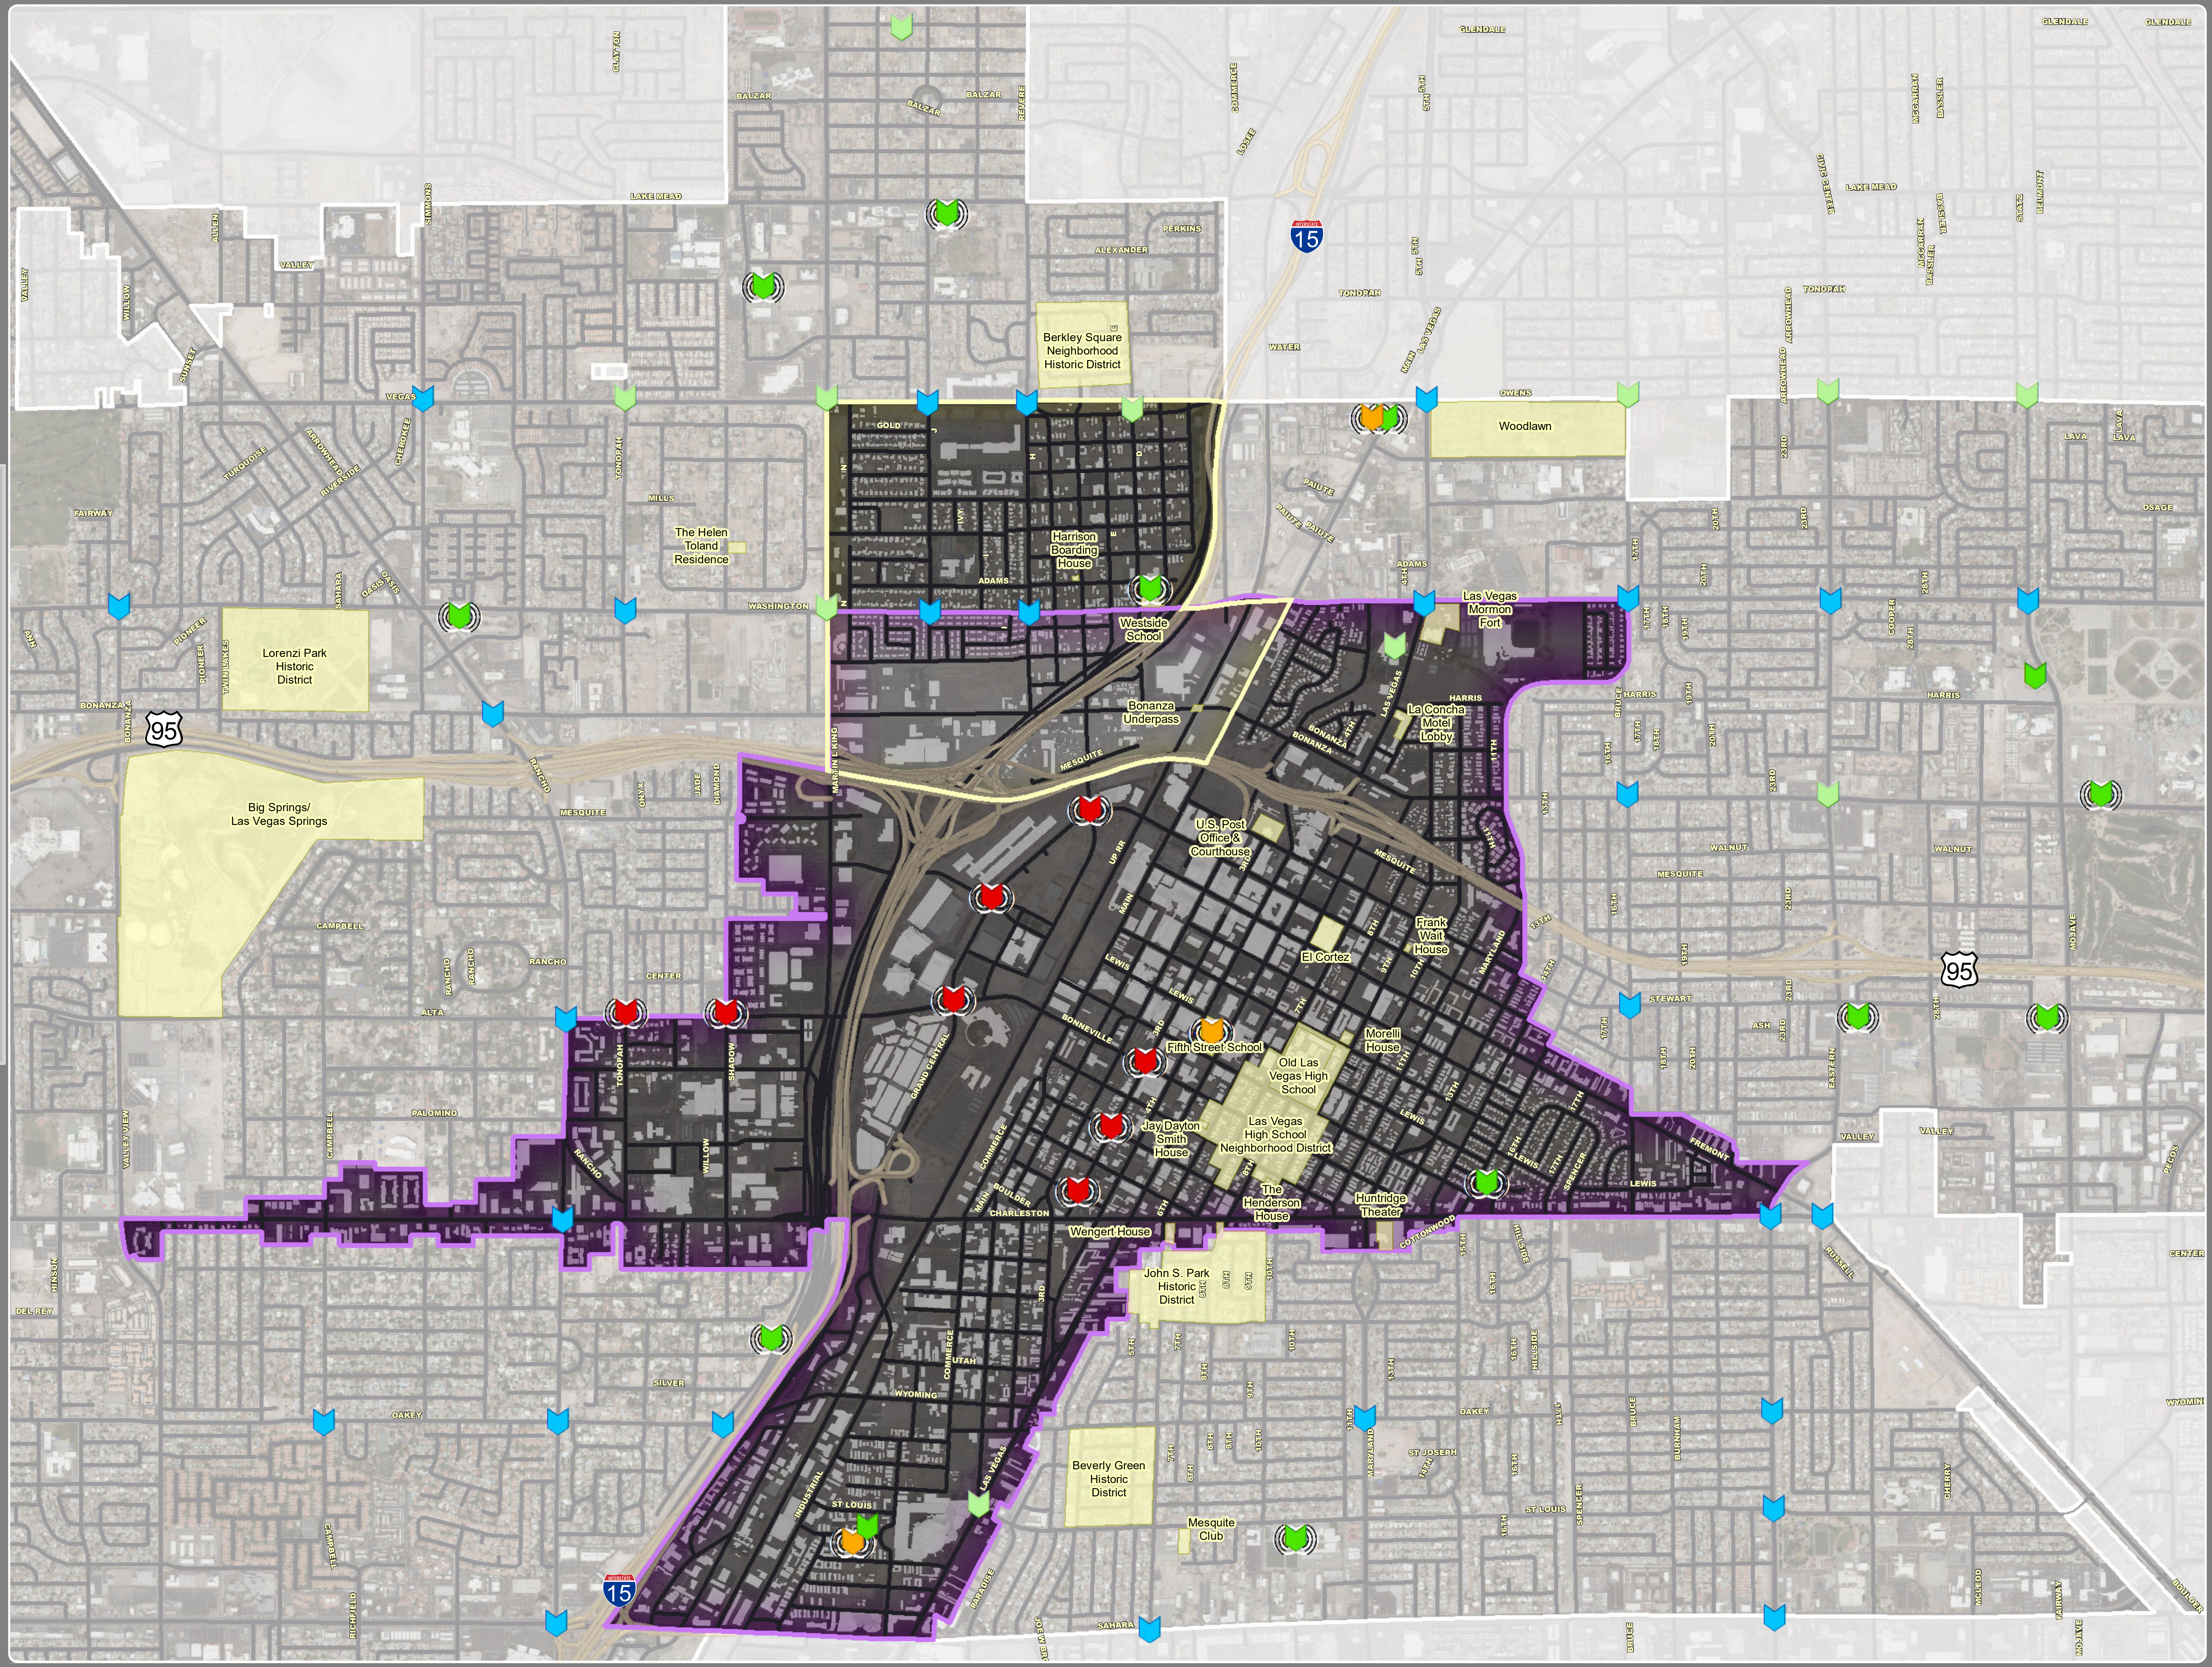

INNOVATION DISTRICT

CBRS Deployments

LEGEND

- INNOVATION DISTRICT
- CLV BOUNDARIES
- HISTORIC WESTSIDE DISTRICT
- FREEWAYS
- CBRS SMALL CELL SITES**
- BAICELLS
- RUCKUS
- UBICQUIA
- CBRS STATUS**
- LIVE
- FUTURE
- INSTALLED
- PLANNED
- HISTORIC SITES

GIS maps are normally produced only to meet the needs of the City. Due to continuous development activity this map is for reference only.