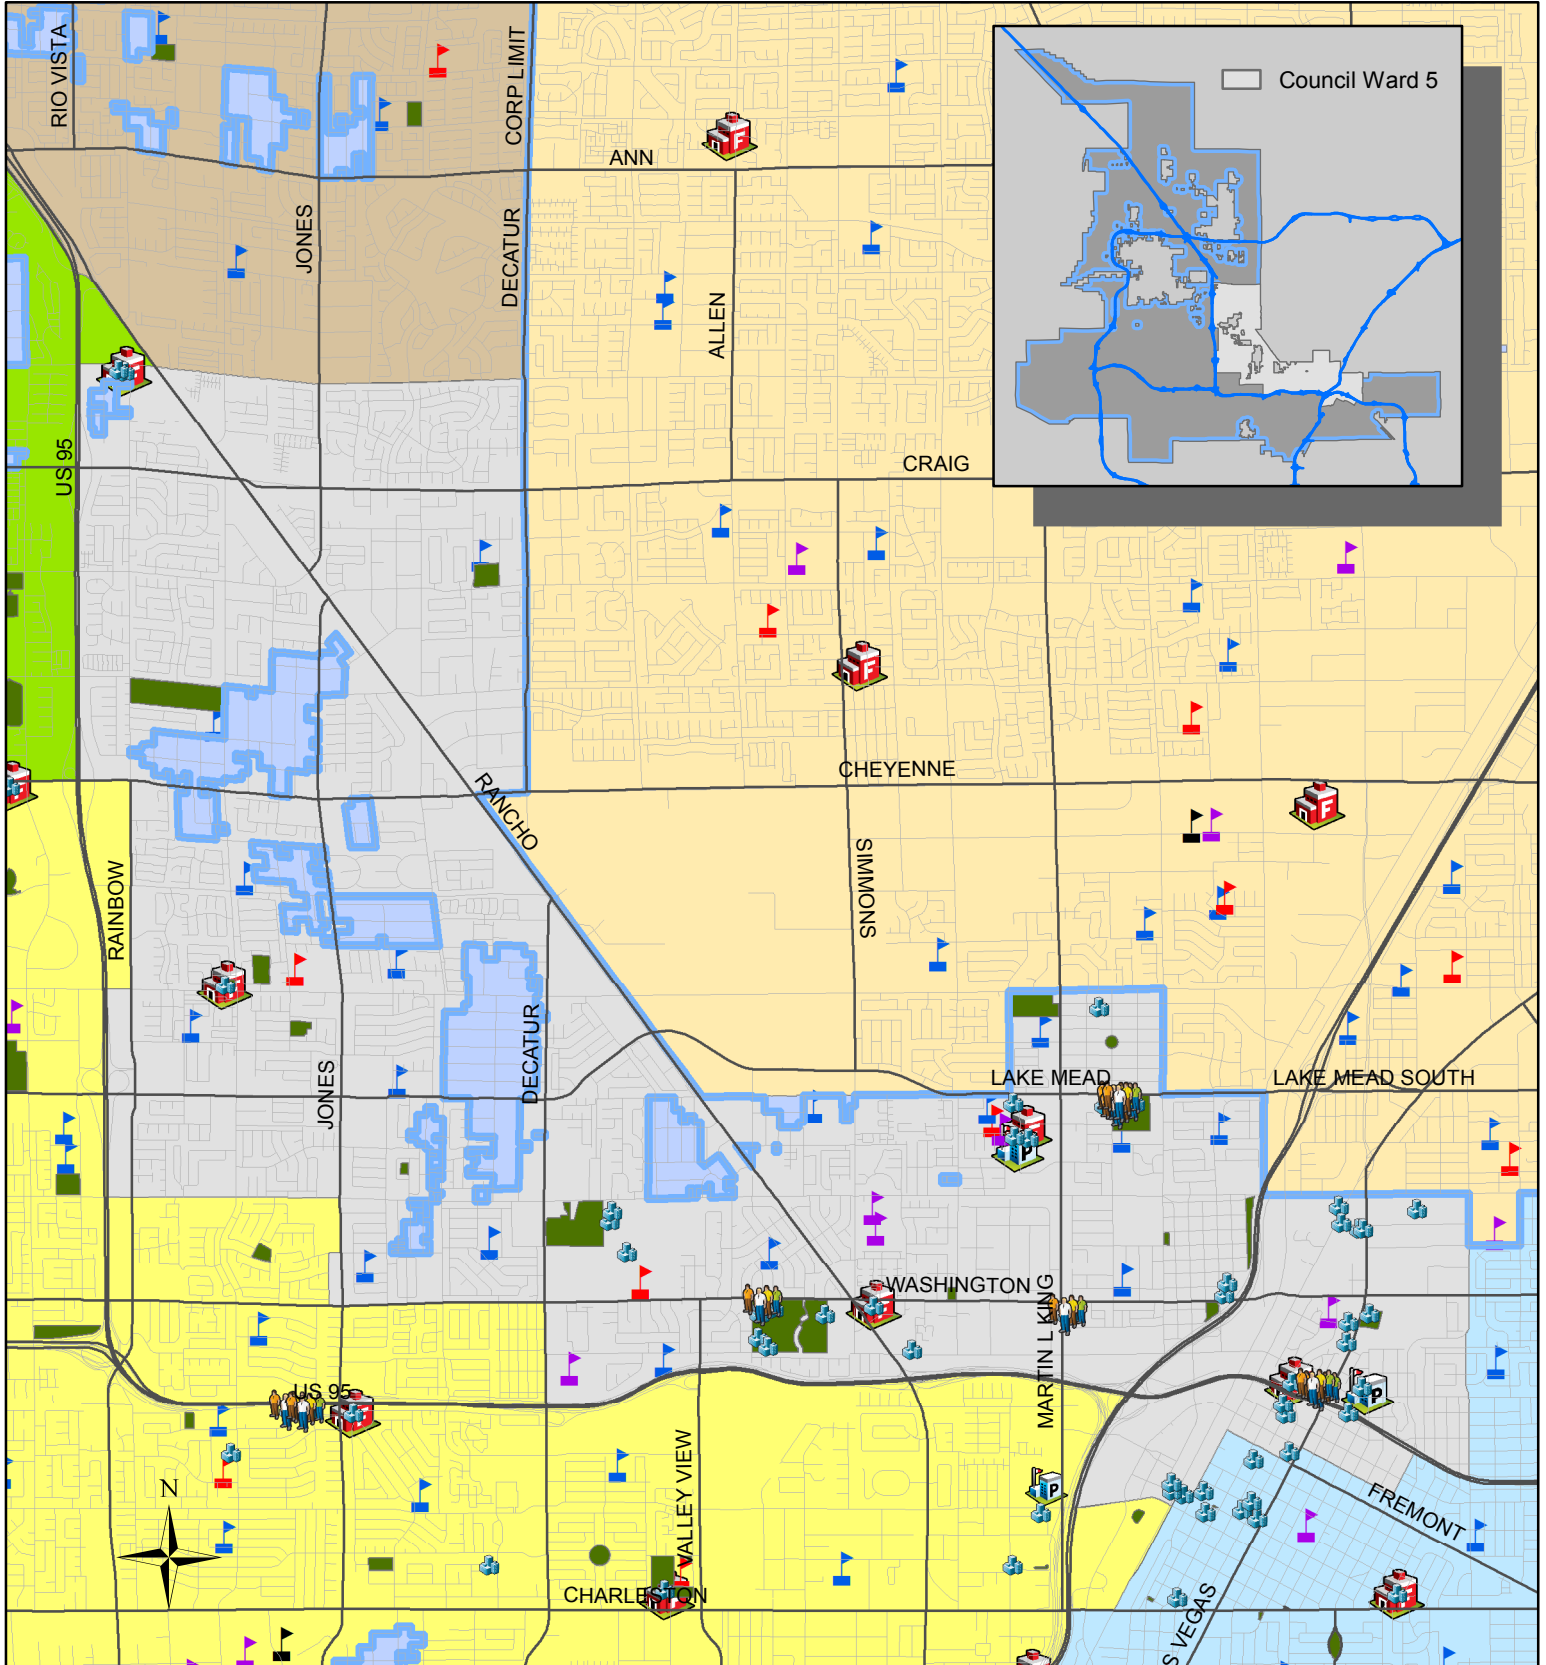

# CITY OF LAS VEGAS - COUNCIL WARD 5

## Public Facilities

Community Centers	Elementary School	City of North Las Vegas
LVMPD Substations	Middle School	Parks
Fire Stations	High School	Clark County/County Islands/ Not in CLV
CLV Facilities	Alternative School	
	Special School	