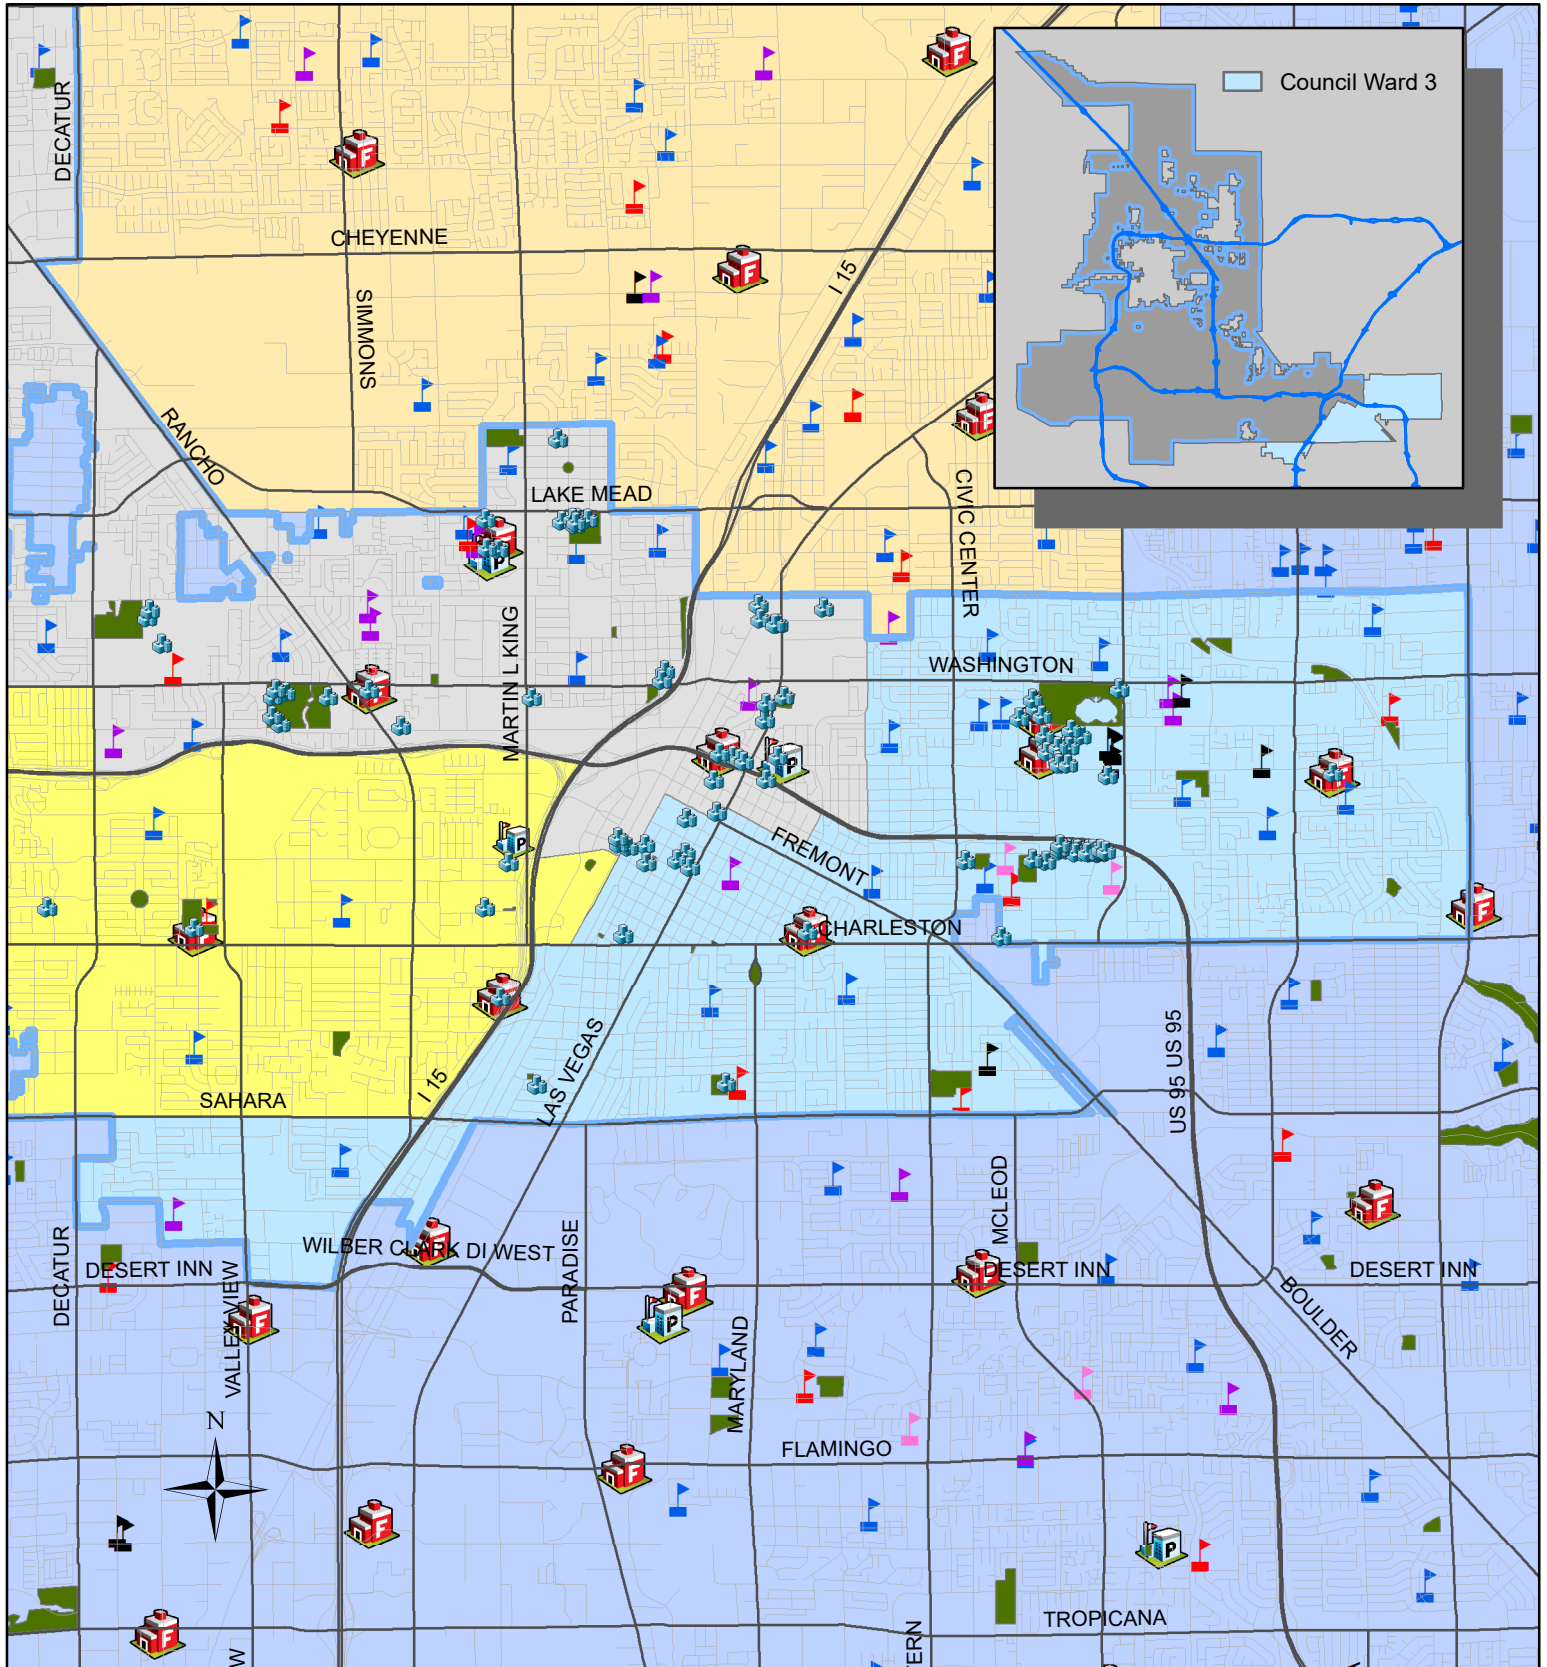

CITY OF LAS VEGAS - COUNCIL WARD 3

Public Facilities

Community Centers	Elementary School	City of North Las Vegas
LVMPD Substations	Middle School	Parks
Fire Stations	High School	Clark County/County Islands/ Not in CLV
CLV Facilities	Alternative School	
	Special School	