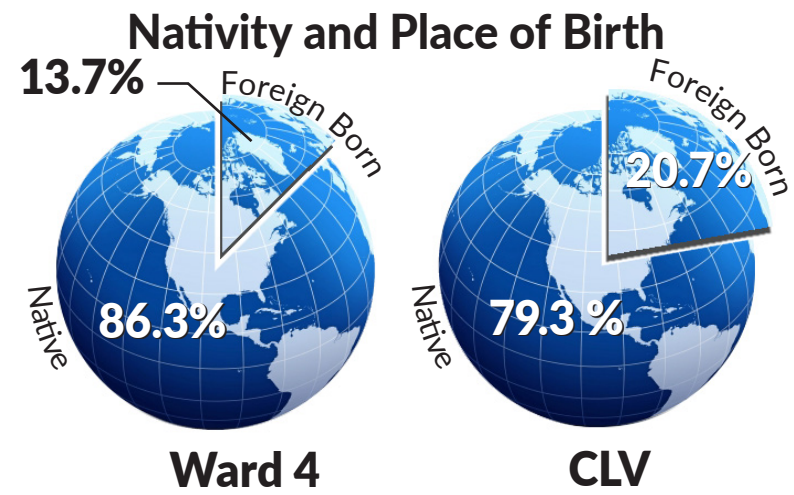

cityoflasvegas | lasvegasnevada.gov

WARD 4

Prepared by: City of Las Vegas Department of Planning

Police Memorial Park is dedicated to police officers who have lost their lives in the line of duty. The park features a monument (pictured) and a rock with the names of the officers who lost their lives protecting the citizens of Las Vegas. Another park feature is a tree grove honoring those who have lost their lives to Amyotrophic Lateral Sclerosis (Lou Gehrig's Disease).

COUNCIL WARD 4

Population*

	WARD 4	CLV
Population	112,165	669,679
Dwelling Units	47,788	263,911
Households	45,315	250,293

* AS OF 7/1/23
Source: City of Las Vegas Department of Planning

Source: U.S. Census Bureau, American Community Survey (ACS) 5-year data, 2018 - 2022
Data and information prepared by Richard Wassmuth, Statistical Analyst, Department of Planning.