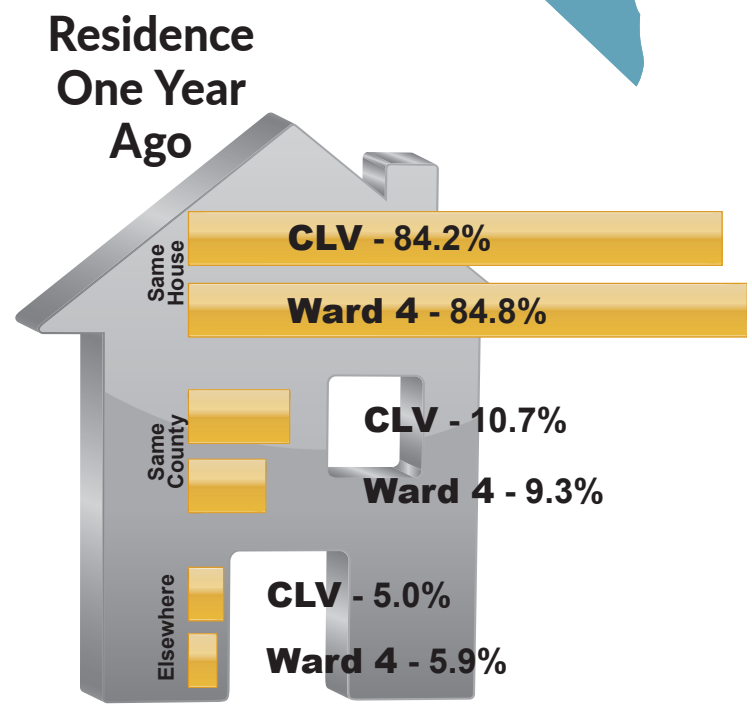

cityoflasvegas | lasvegasnevada.gov

WARD 4

Prepared by: City of Las Vegas Department of Planning

Police Memorial Park is dedicated to police officers who have lost their lives in the line of duty. The park features a monument (pictured) and a rock with the names of the officers who lost their lives protecting the citizens of Las Vegas. Another park feature is a tree grove honoring those who have lost their lives to Amyotrophic Lateral Sclerosis (Lou Gehrig's Disease).

COUNCIL WARD 4

Population*

	WARD 4	CLV
Population	112,165	669,679
Dwelling Units	47,788	263,911
Households	45,315	250,293

* AS OF 7/1/23
Source: City of Las Vegas Department of Planning

Source: U.S. Census Bureau, American Community Survey (ACS) 5-year data, 2018 - 2022
Data and information prepared by Richard Wassmuth, Statistical Analyst, Department of Planning.

WARD 4

WARD 4

Occupation

Vehicles Available per Household

Age

Educational Attainment

Commuting to Work

Computers and Internet Use