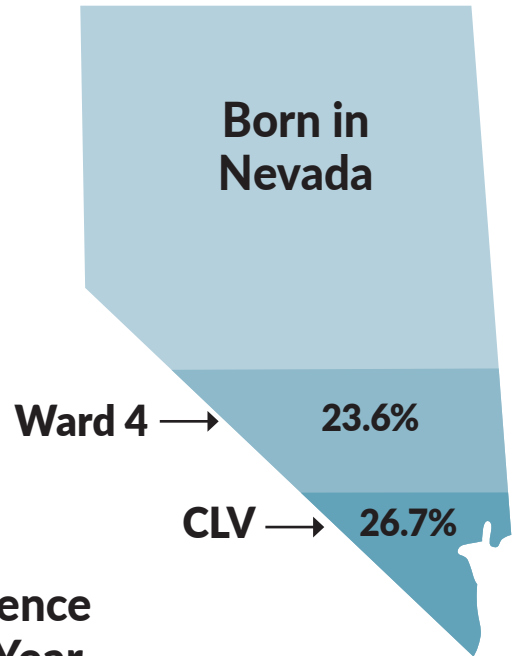

cityoflasvegas | lasvegasnevada.gov

WARD 4

Prepared by: City of Las Vegas Department of Planning

Police Memorial Park is dedicated to police officers who have lost their lives in the line of duty. The park features a monument (pictured) and a rock with the names of the officers who lost their lives protecting the citizens of Las Vegas. Another park feature is a tree grove honoring those who have lost their lives to Amyotrophic Lateral Sclerosis (Lou Gehrig's Disease).

COUNCIL WARD 4

Population*

	WARD 4	CLV
Population	112,165	669,679
Dwelling Units	47,788	263,911
Households	45,315	250,293

* AS OF 7/1/23
Source: City of Las Vegas Department of Planning

Source: U.S. Census Bureau, American Community Survey (ACS) 5-year data, 2018 - 2022
Data and information prepared by Richard Wassmuth, Statistical Analyst, Department of Planning.