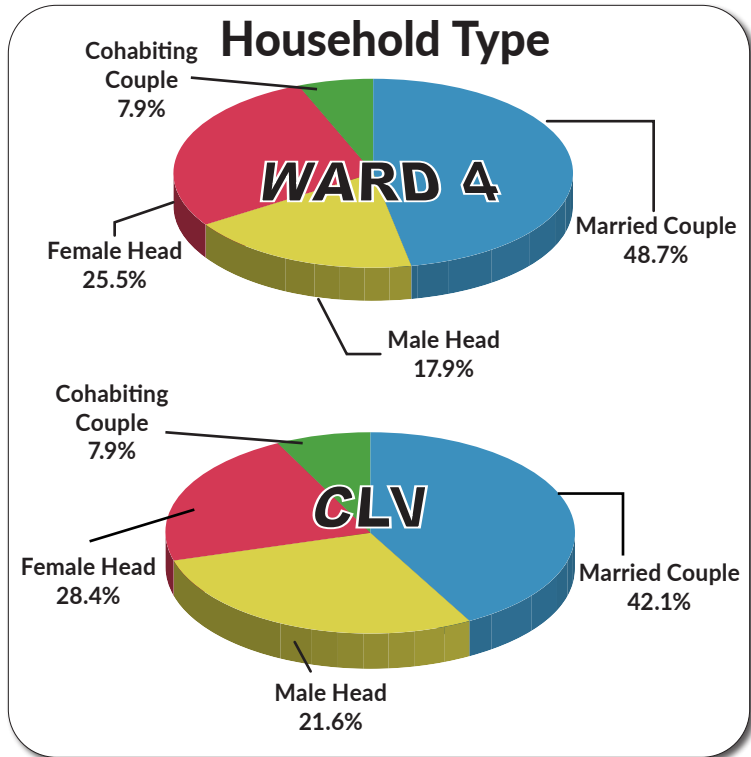

cityoflasvegas | lasvegasnevada.gov

WARD 4

Prepared by: City of Las Vegas Department of Planning

Police Memorial Park is dedicated to police officers who have lost their lives in the line of duty. The park features a monument (pictured) and a rock with the names of the officers who lost their lives protecting the citizens of Las Vegas. Another park feature is a tree grove honoring those who have lost their lives to Amyotrophic Lateral Sclerosis (Lou Gehrig's Disease).

COUNCIL WARD 4

Population*

	WARD 4	CLV
Population	112,165	669,679
Dwelling Units	47,788	263,911
Households	45,315	250,293

* AS OF 7/1/23
Source: City of Las Vegas Department of Planning

Source: U.S. Census Bureau, American Community Survey (ACS) 5-year data, 2018 - 2022
Data and information prepared by Richard Wassmuth, Statistical Analyst, Department of Planning.

WARD 4

WARD 4

Occupation

Vehicles Available per Household

Age

Educational Attainment

Commuting to Work

Computers and Internet Use