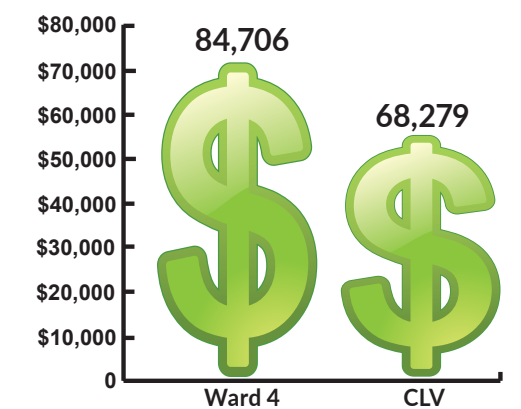

Households with a Computer

Households with a Broadband Internet Connection

House Payment

Rent/Own

Median Household Income

Category	Ward 4 (%)	CLV (%)
Individuals below Poverty Level Income	7.6%	14.6%
Unemployment	6.6%	7.4%