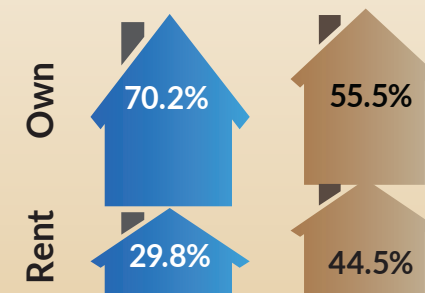

WARD 4

WARD 4

Occupation

Vehicles Available per Household

Age

Educational Attainment

Commuting to Work

Computers and Internet Use

Households with a Computer

Households with a Broadband Internet Connection

House Payment

Rent/Own

Median Household Income

Category	Ward 4 (%)	CLV (%)
Individuals below Poverty Level Income	7.6%	14.6%
Unemployment	6.6%	7.4%