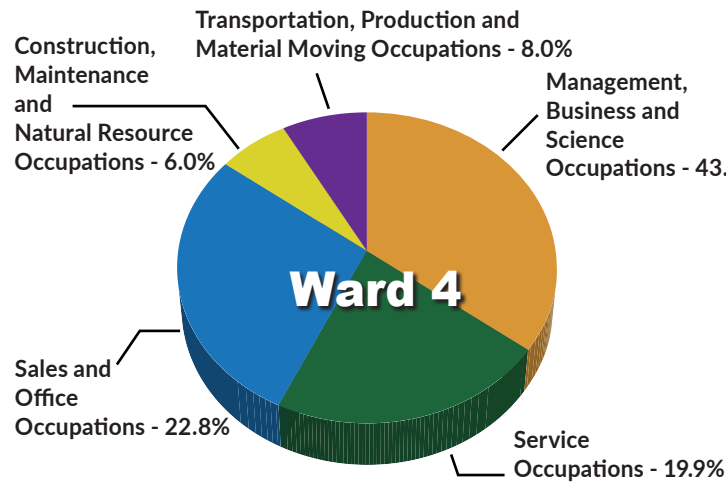

COUNCIL WARD 4

Population*

	WARD 4	CLV
Population	112,165	669,679
Dwelling Units	47,788	263,911
Households	45,315	250,293

* AS OF 7/1/23
Source: City of Las Vegas Department of Planning

Source: U.S. Census Bureau, American Community Survey (ACS) 5-year data, 2018 - 2022
Data and information prepared by Richard Wassmuth, Statistical Analyst, Department of Planning.

WARD 4

WARD 4

Occupation

Vehicles Available per Household

Age

Educational Attainment

Commuting to Work

Computers and Internet Use