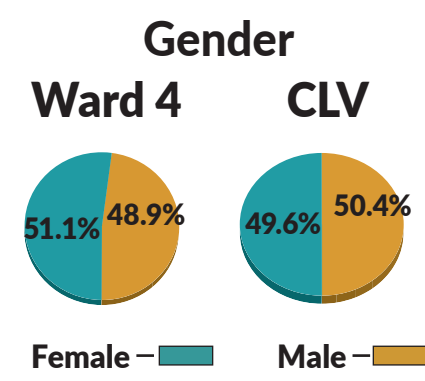

COUNCIL WARD 4

Population*

	WARD 4	CLV
Population	112,165	669,679
Dwelling Units	47,788	263,911
Households	45,315	250,293

* AS OF 7/1/23
Source: City of Las Vegas Department of Planning

Source: U.S. Census Bureau, American Community Survey (ACS) 5-year data, 2018 - 2022
Data and information prepared by Richard Wassmuth, Statistical Analyst, Department of Planning.