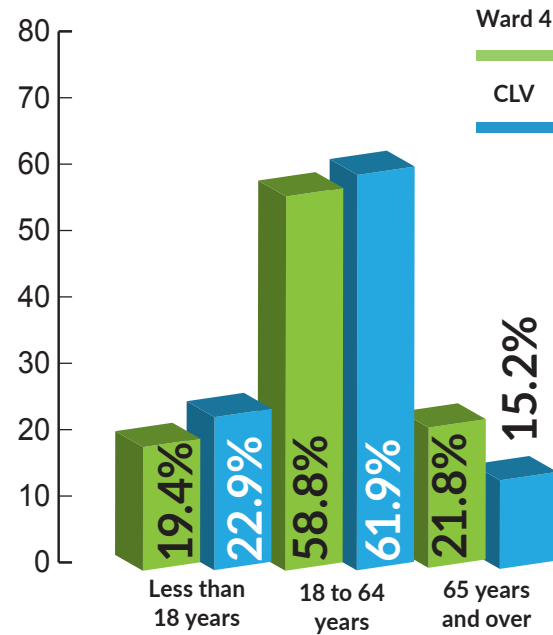

WARD 4

WARD 4

Occupation

Vehicles Available per Household

Age

Educational Attainment

Commuting to Work

Computers and Internet Use

Households with a Computer

Households with a Broadband Internet Connection

House Payment

Rent/Own

Median Household Income

Category	Ward 4 (%)	CLV (%)
Individuals below Poverty Level Income	7.6%	14.6%
Unemployment	6.6%	7.4%