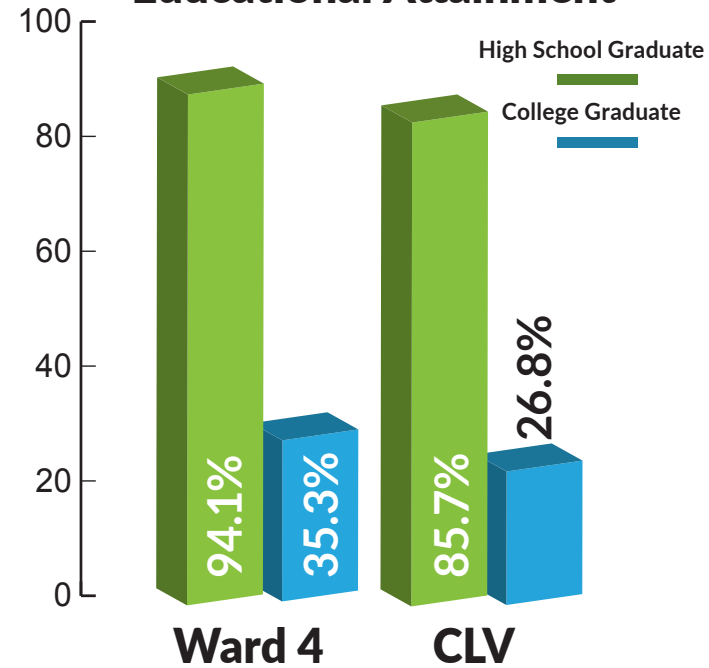

WARD 4

WARD 4

Occupation

Vehicles Available per Household

Age

Educational Attainment

Commuting to Work

Computers and Internet Use

Households with a Computer

Households with a Broadband Internet Connection

House Payment

Rent/Own

Median Household Income

Category	Ward 4 (%)	CLV (%)
Individuals below Poverty Level Income	7.6%	14.6%
Unemployment	6.6%	7.4%