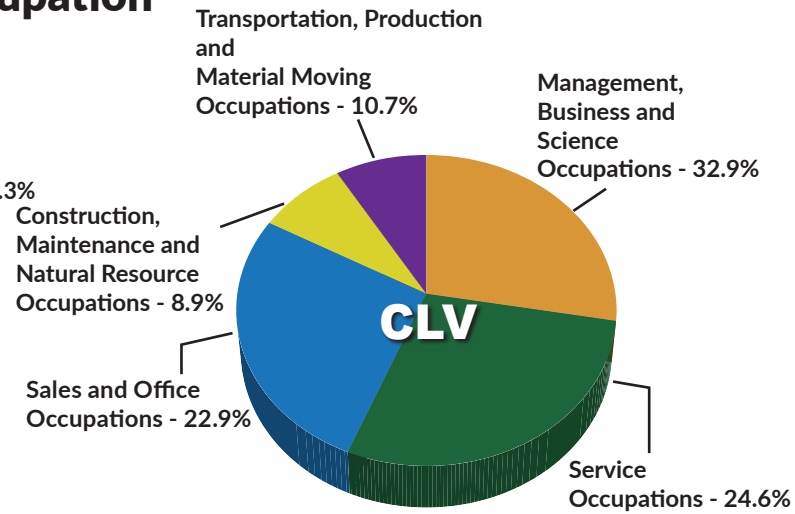

COUNCIL WARD 4

Population*

	WARD 4	CLV
Population	112,165	669,679
Dwelling Units	47,788	263,911
Households	45,315	250,293

* AS OF 7/1/23
Source: City of Las Vegas Department of Planning

Source: U.S. Census Bureau, American Community Survey (ACS) 5-year data, 2018 - 2022
Data and information prepared by Richard Wassmuth, Statistical Analyst, Department of Planning.

WARD 4

WARD 4

Occupation

Vehicles Available per Household

Age

Educational Attainment

Commuting to Work

Computers and Internet Use