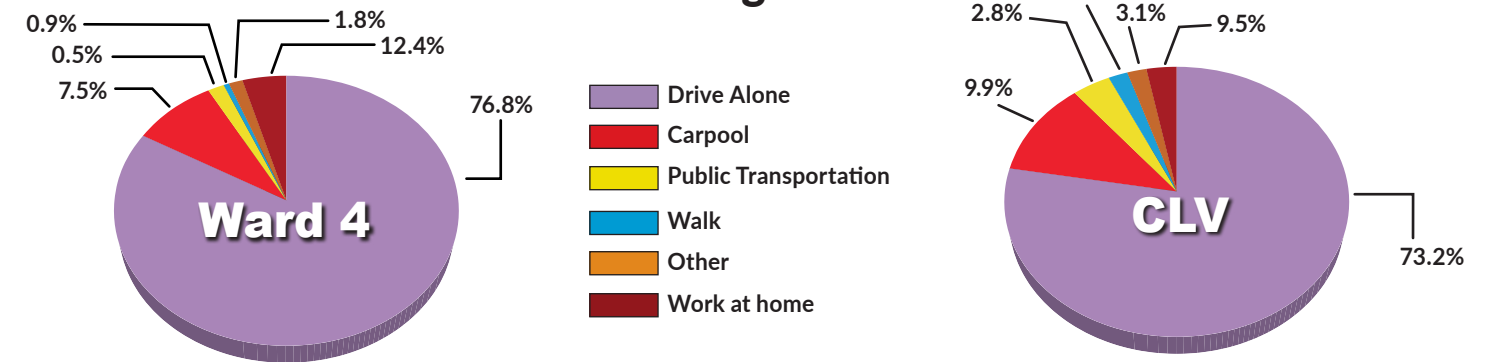

WARD 4

WARD 4

Occupation

Vehicles Available per Household

Age

Educational Attainment

Commuting to Work

Computers and Internet Use

Households with a Computer

Households with a Broadband Internet Connection

House Payment

Rent/Own

Median Household Income

Category	Ward 4 (%)	CLV (%)
Individuals below Poverty Level Income	7.6%	14.6%
Unemployment	6.6%	7.4%