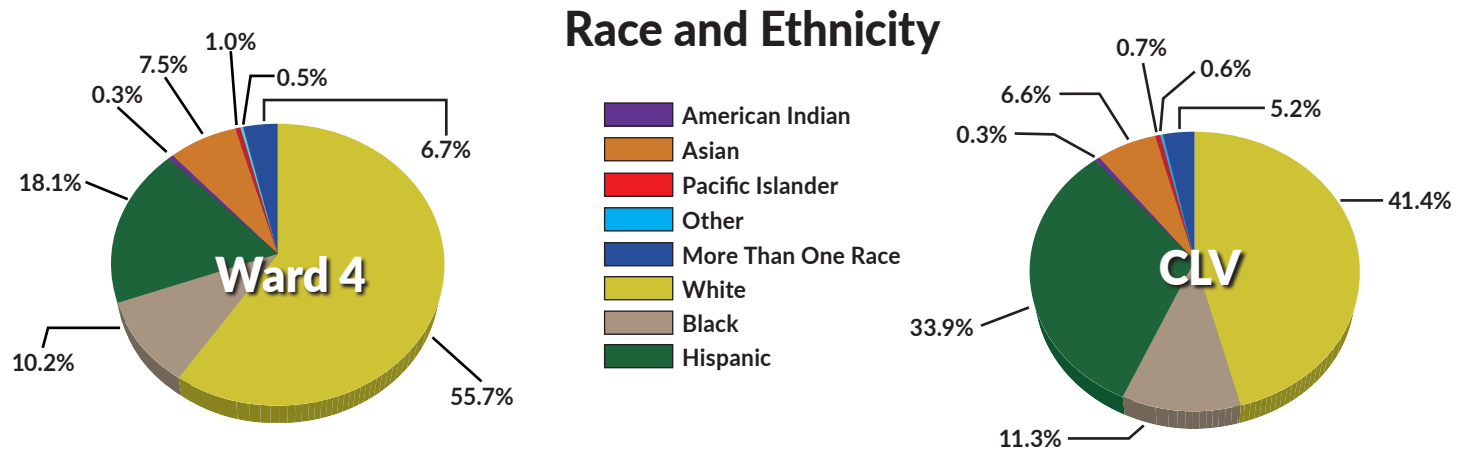

cityoflasvegas | lasvegasnevada.gov

WARD 4

Prepared by: City of Las Vegas Department of Planning

Police Memorial Park is dedicated to police officers who have lost their lives in the line of duty. The park features a monument (pictured) and a rock with the names of the officers who lost their lives protecting the citizens of Las Vegas. Another park feature is a tree grove honoring those who have lost their lives to Amyotrophic Lateral Sclerosis (Lou Gehrig's Disease).

COUNCIL WARD 4

Population*

	WARD 4	CLV
Population	112,165	669,679
Dwelling Units	47,788	263,911
Households	45,315	250,293

* AS OF 7/1/23
Source: City of Las Vegas Department of Planning

Source: U.S. Census Bureau, American Community Survey (ACS) 5-year data, 2018 - 2022
Data and information prepared by Richard Wassmuth, Statistical Analyst, Department of Planning.