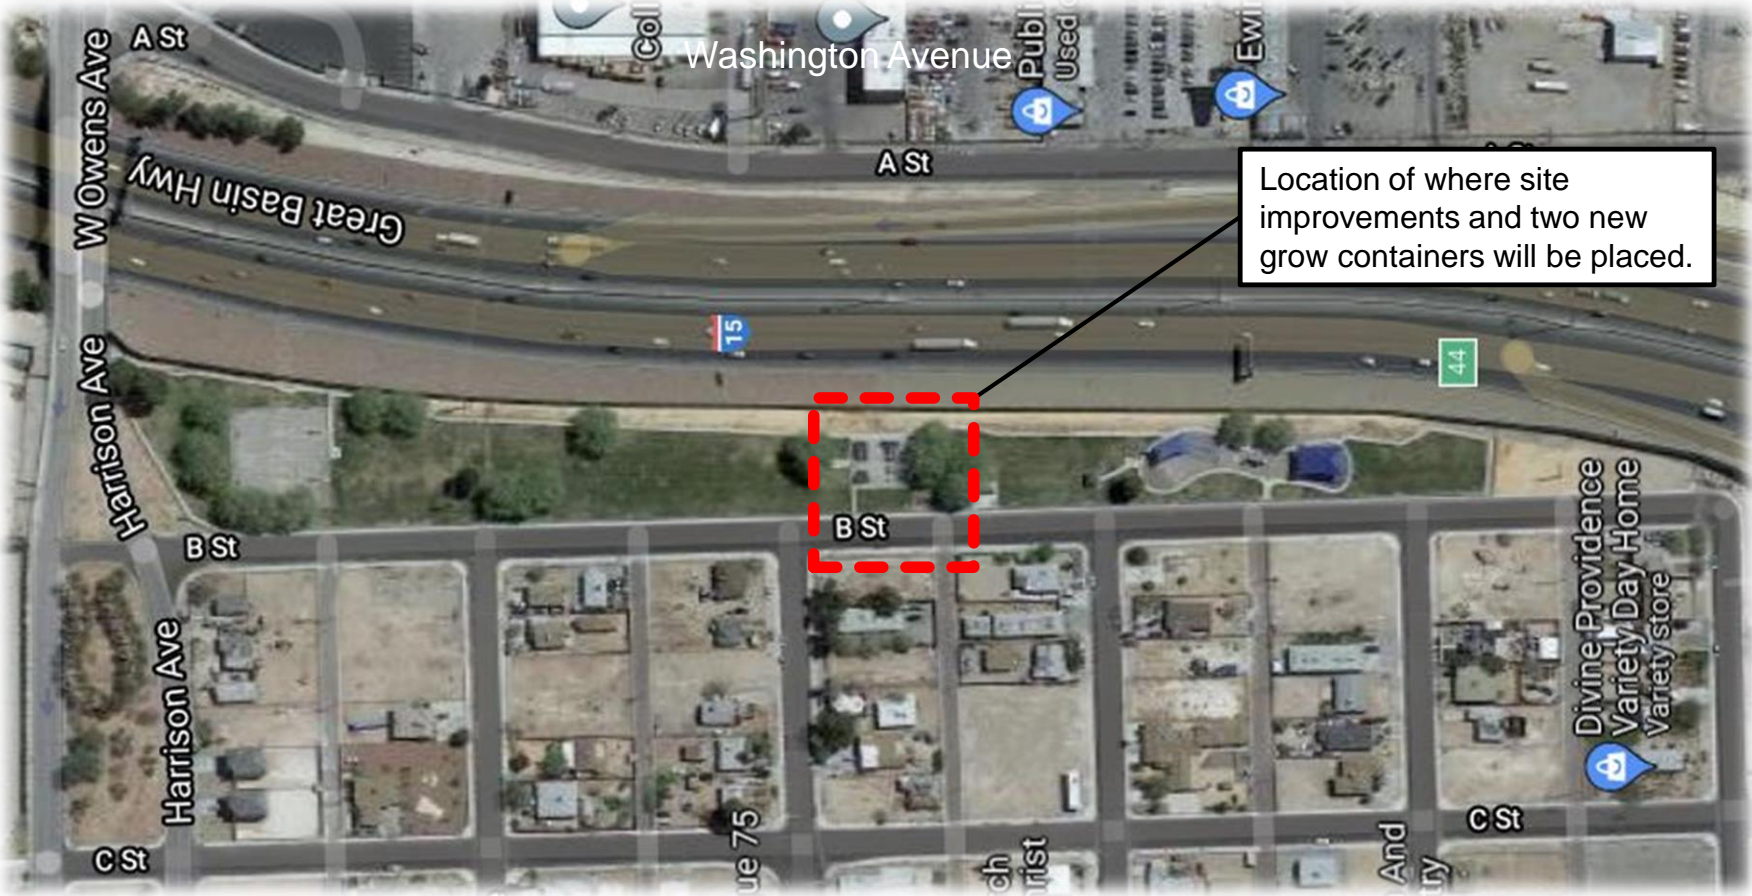

Project Site

New light poles.

New handicapped ramp

RENDERING OF FINISHED PROJECT

Historic Westside Urban Farm Containers at James Gay Park

RENDERING OF FINISHED PROJECT

Historic Westside Urban Farm Containers at James Gay Park