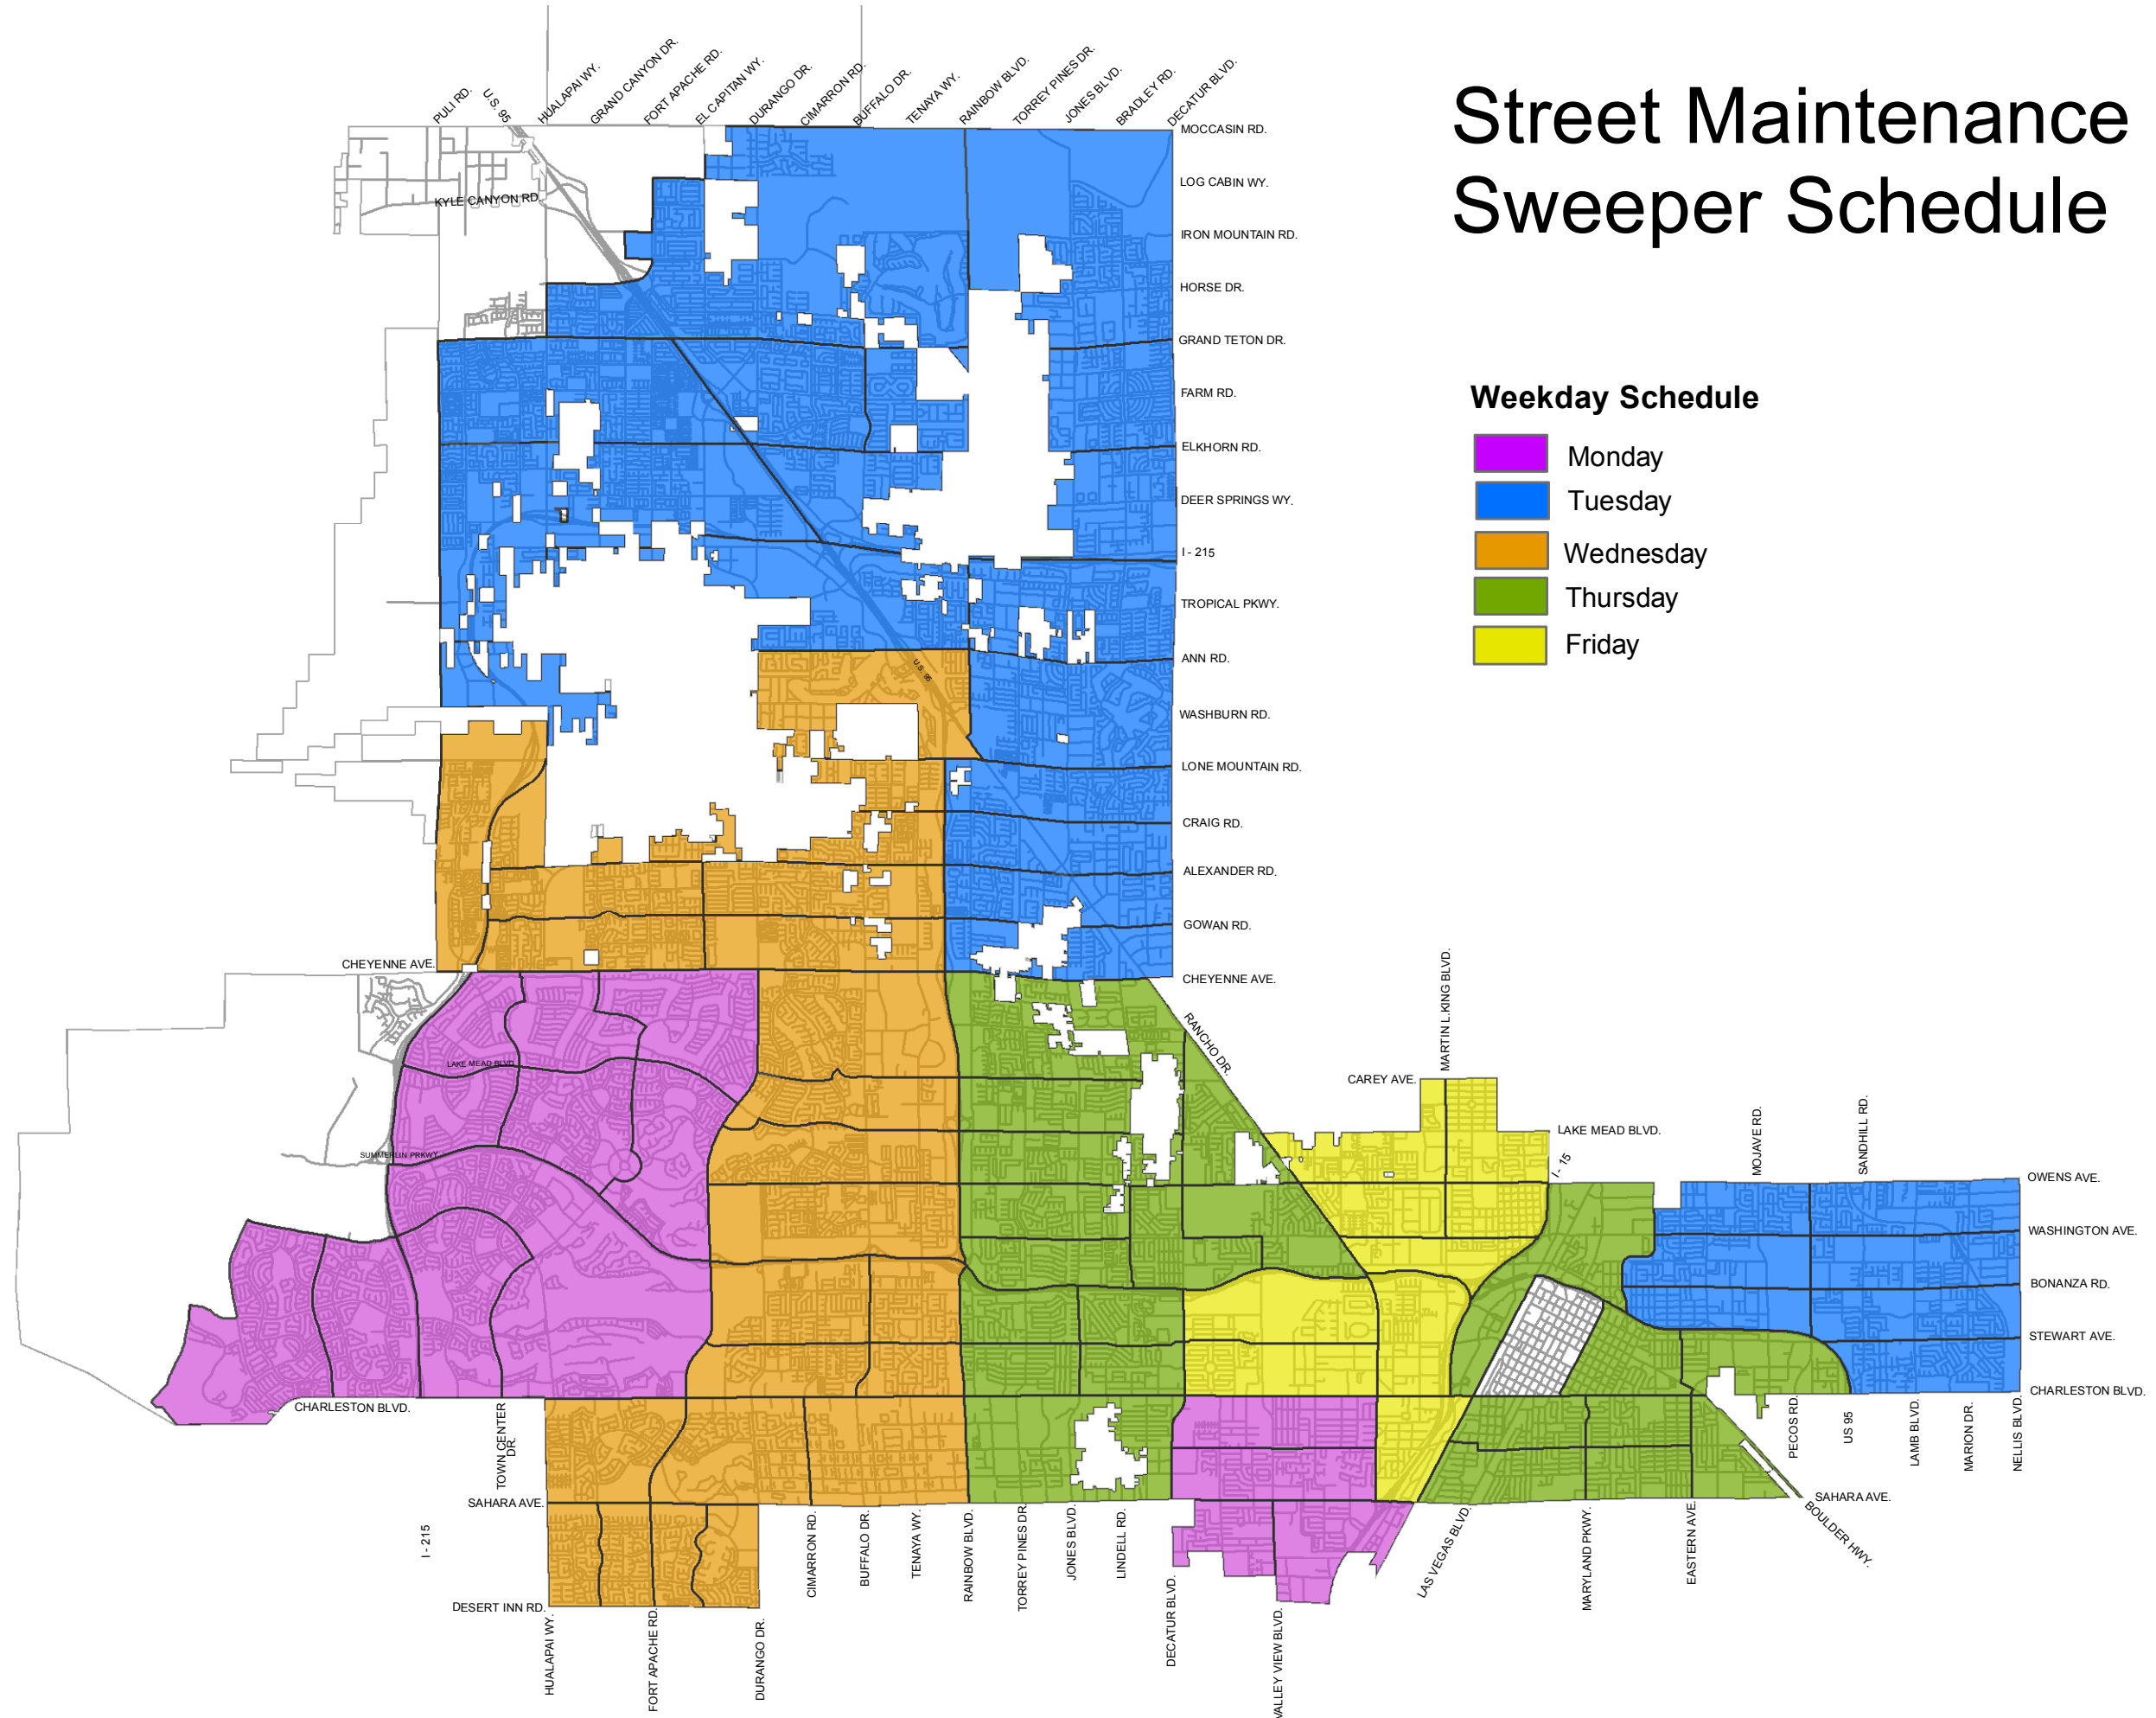

Street Maintenance Sweeper Schedule

DATE: 10/15/2018