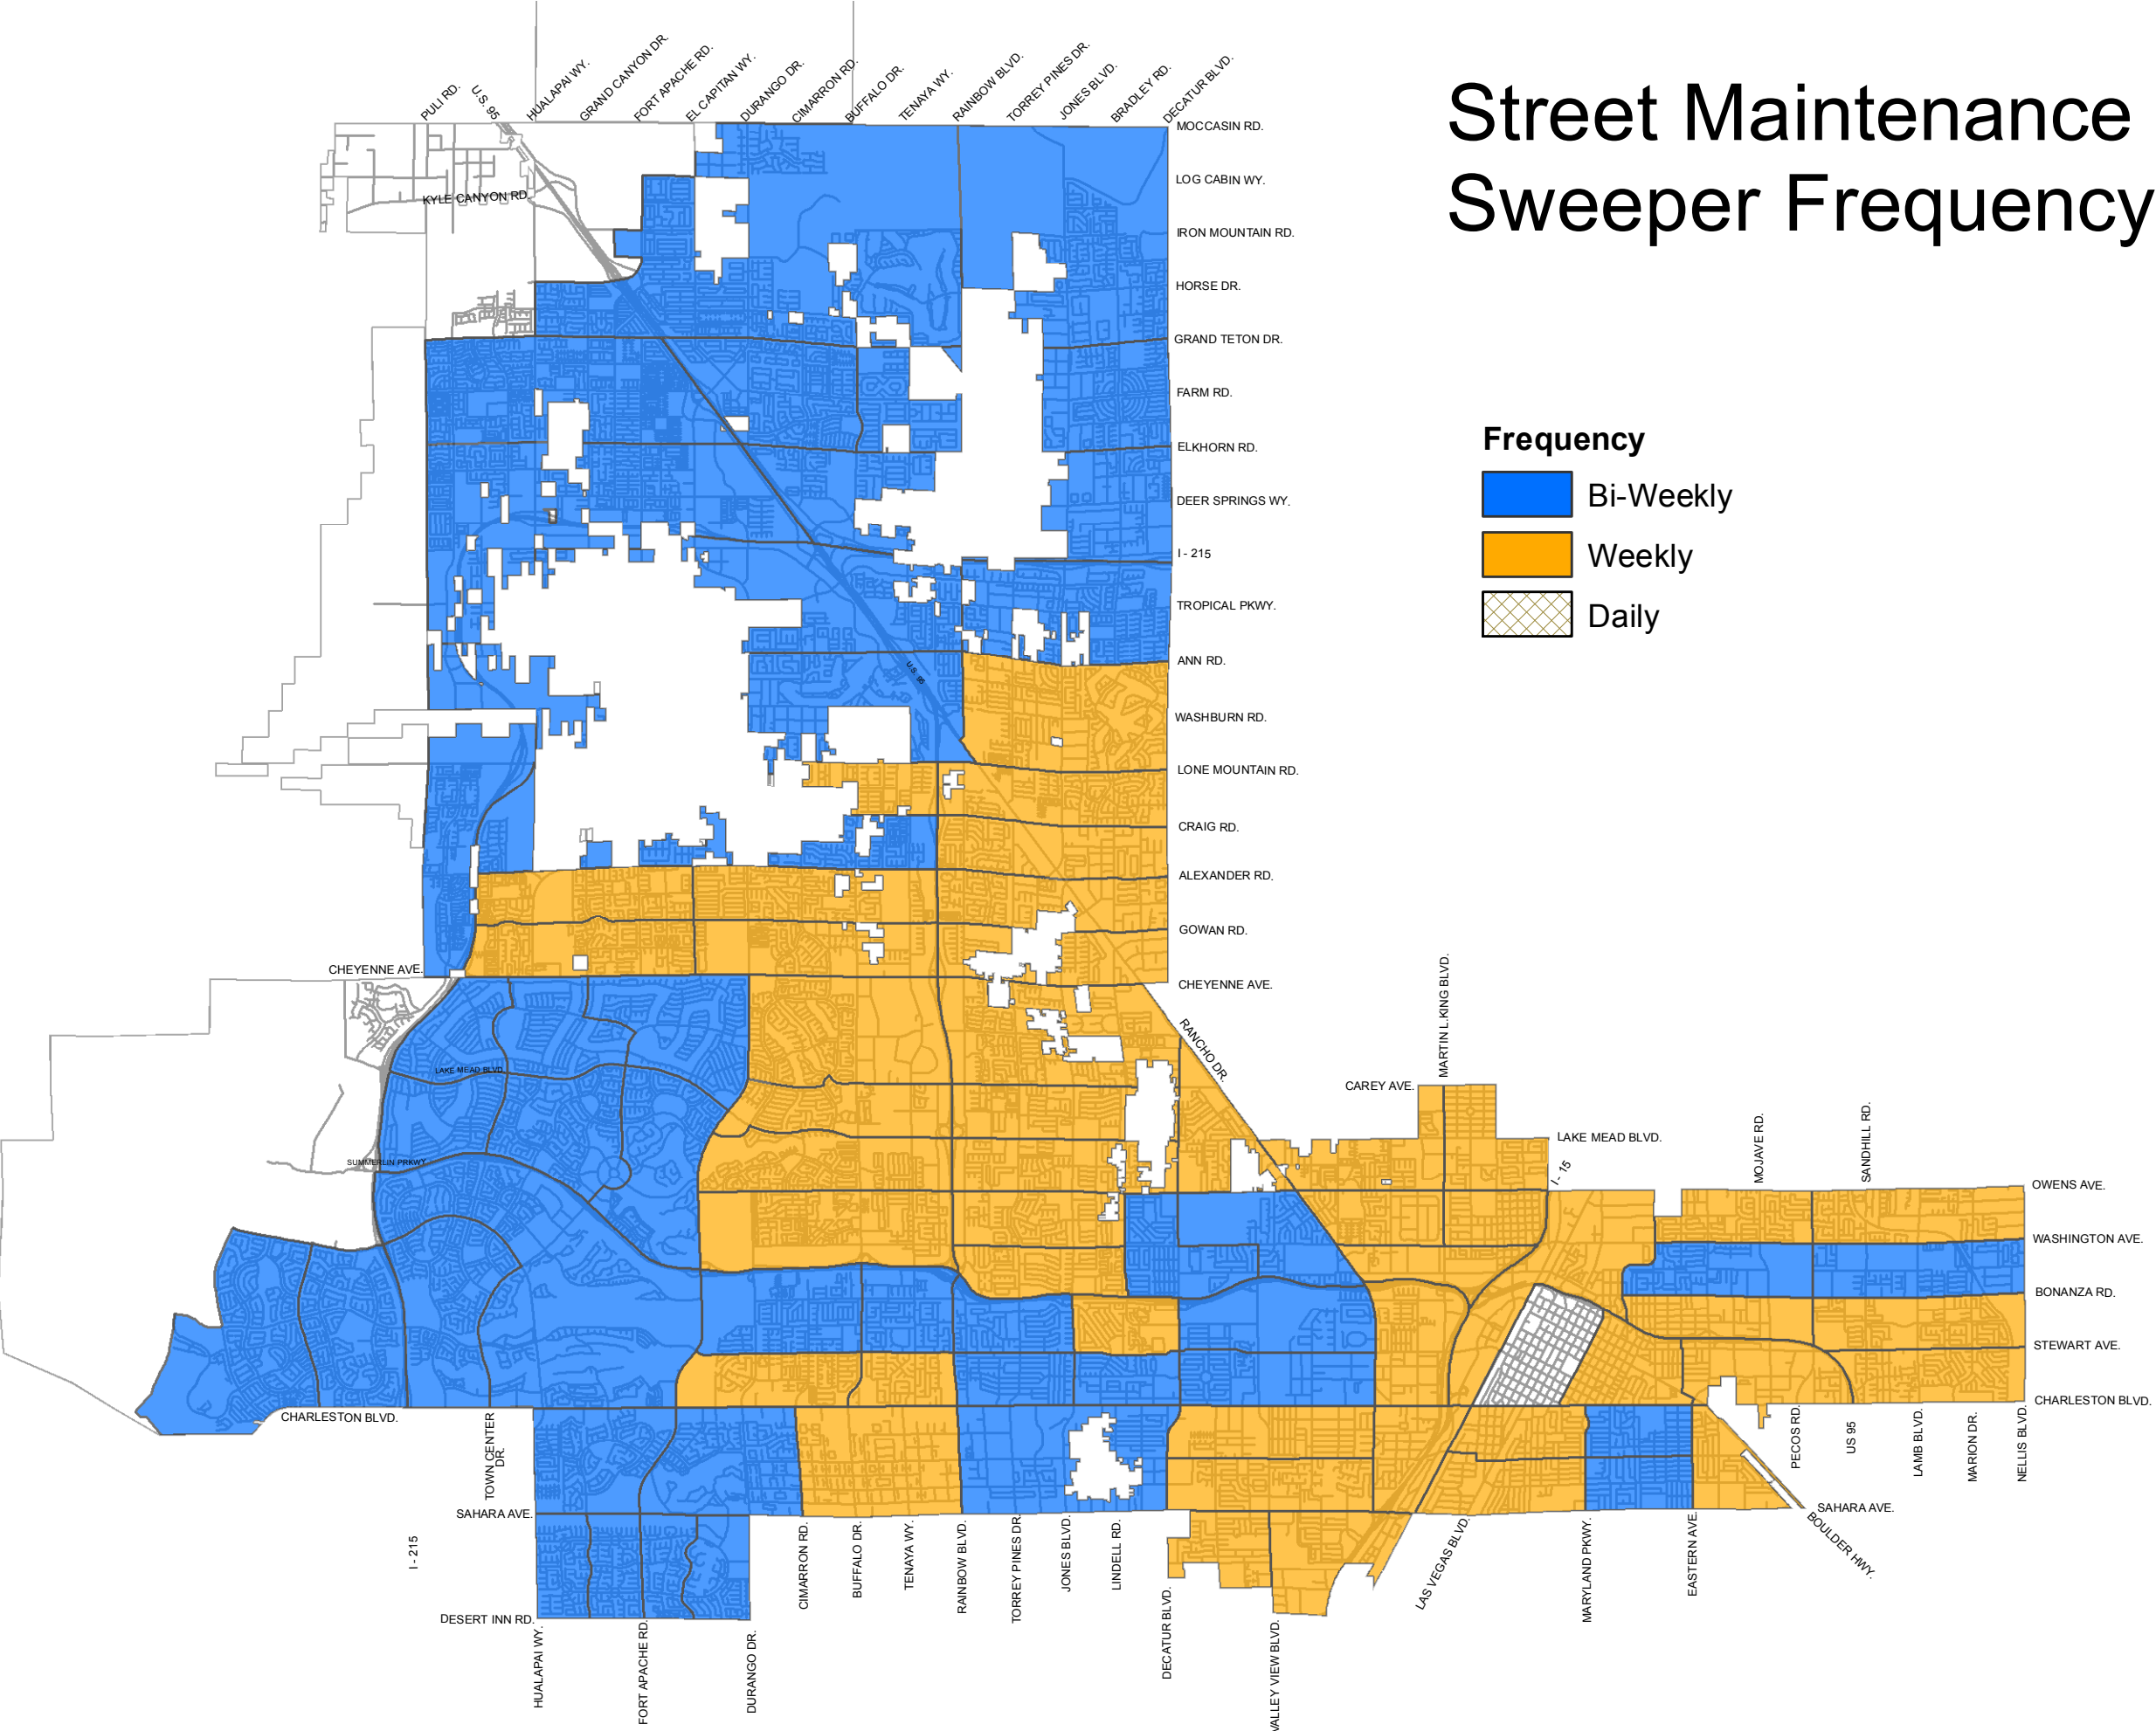

Street Maintenance Sweeper Frequency

DATE: 10/15/2018