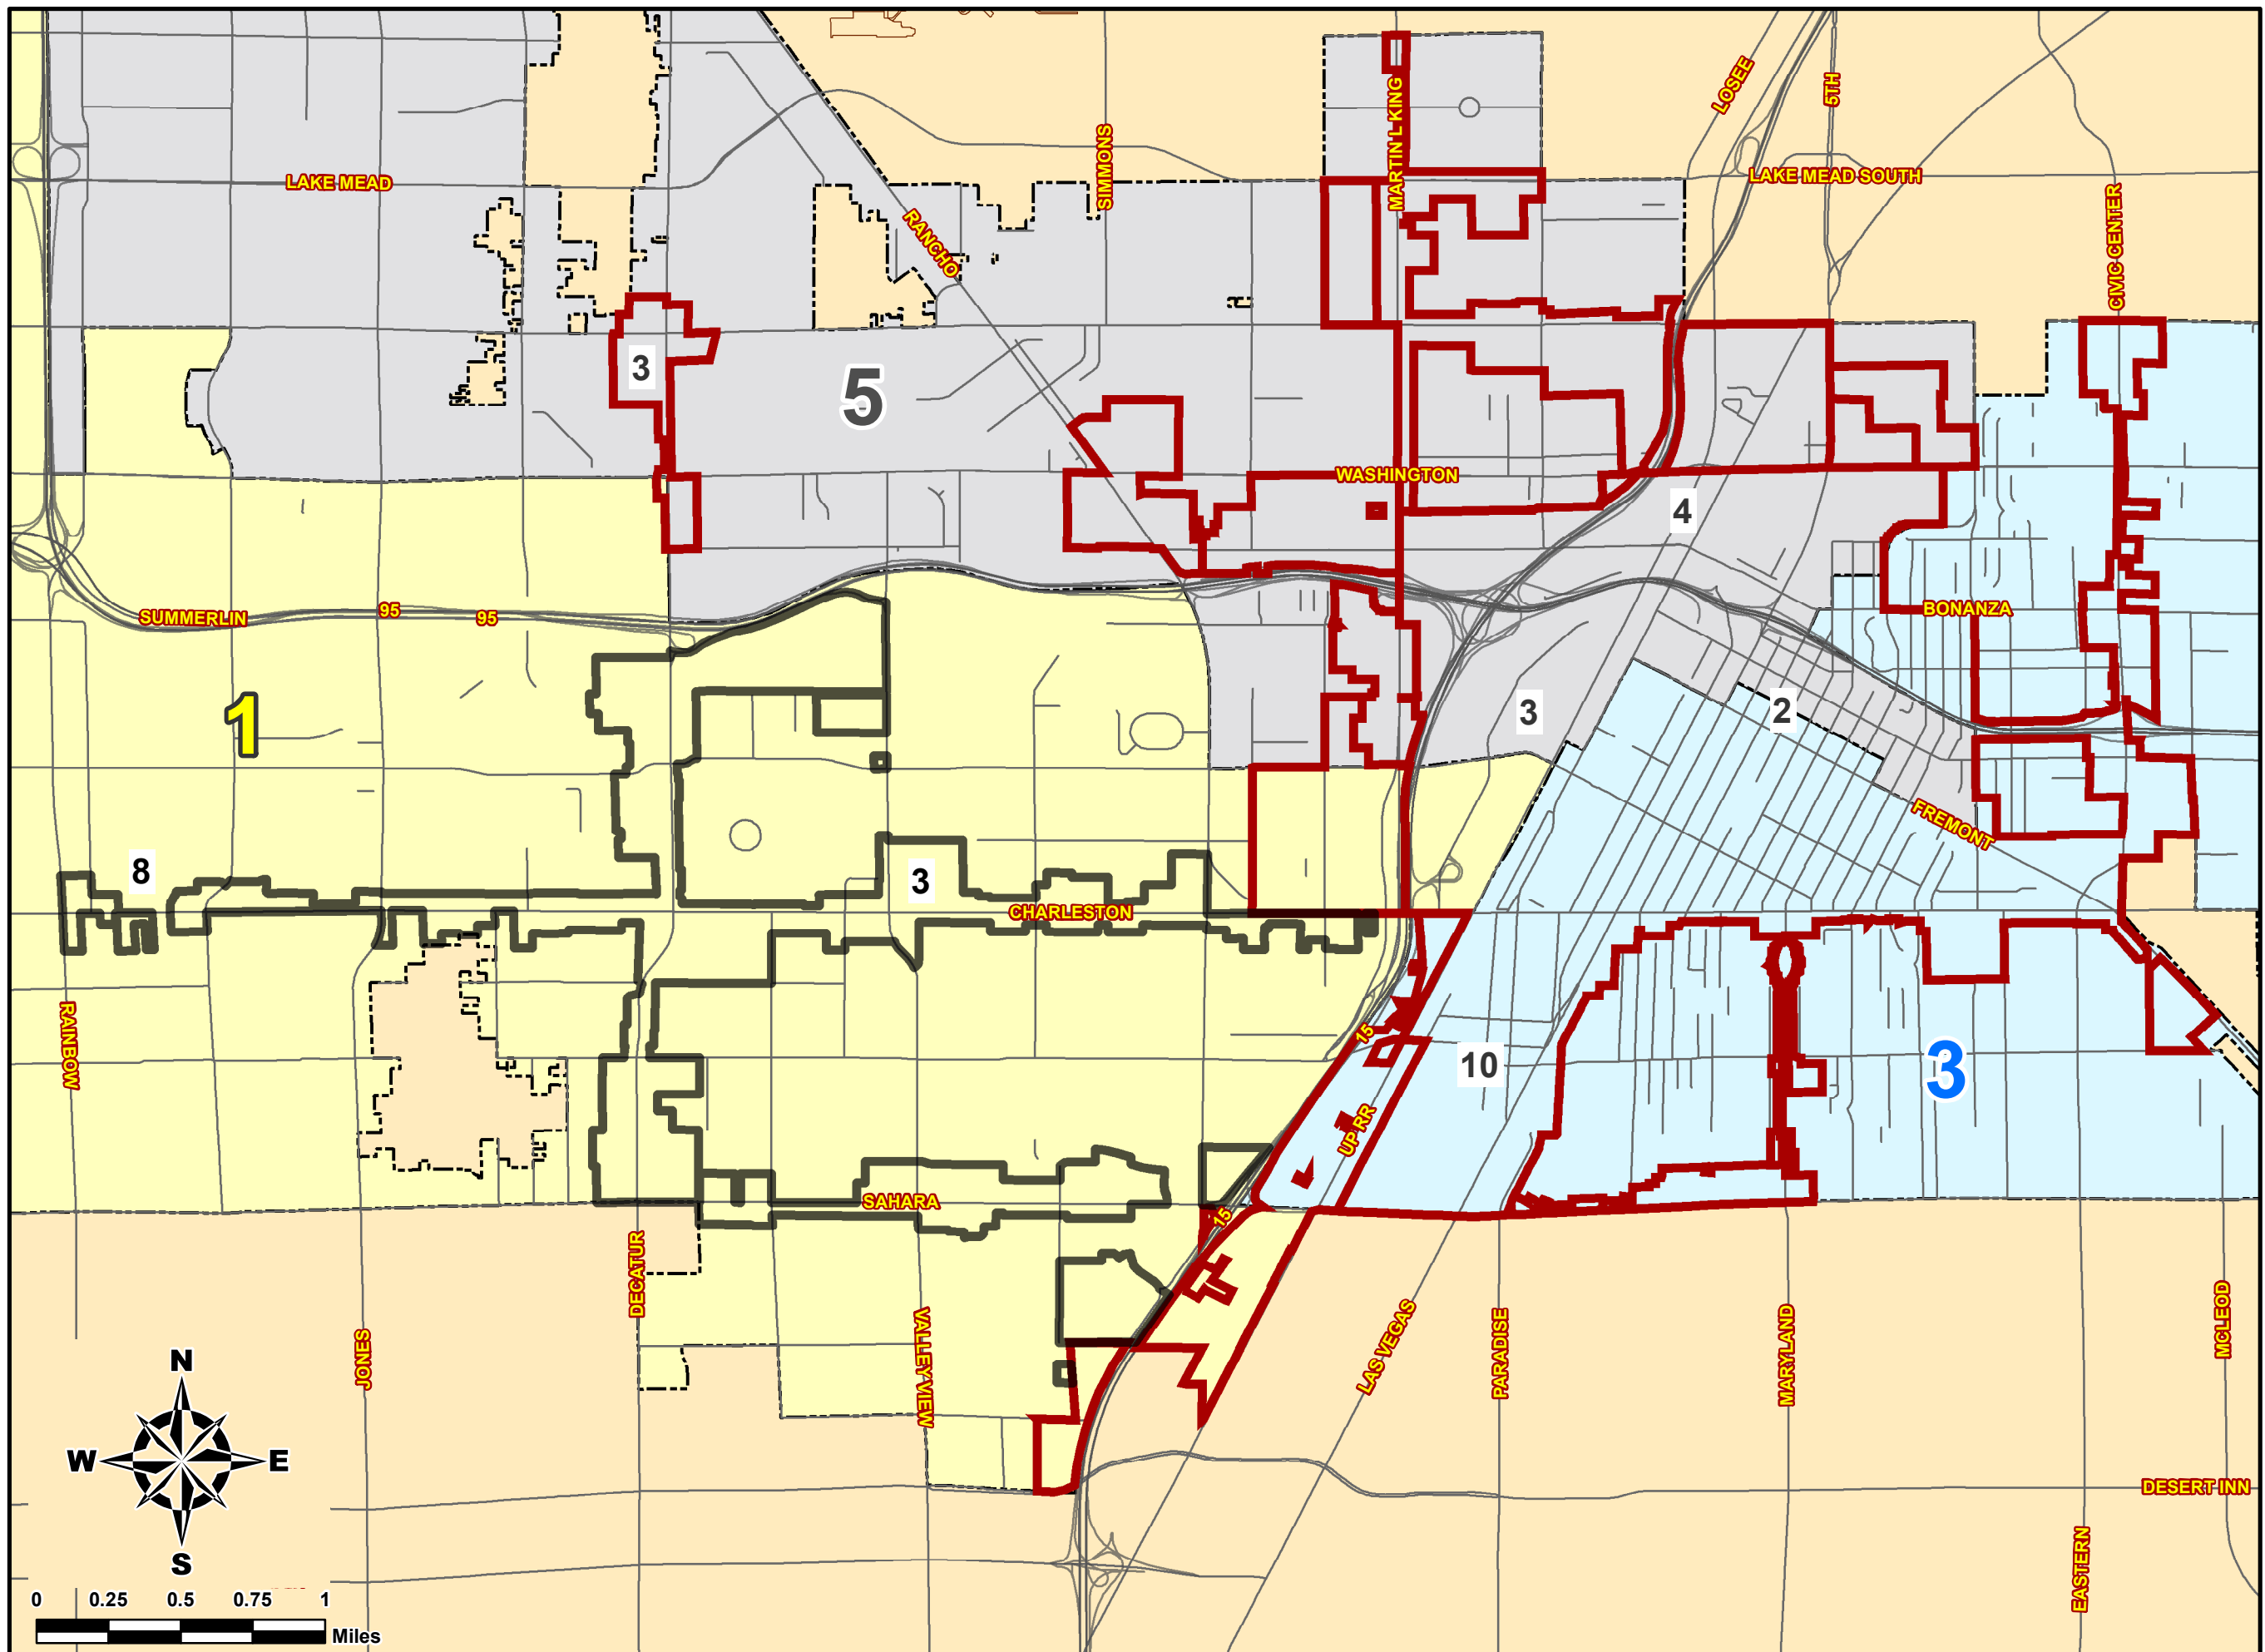

REDEVELOPMENT
AREA
STATE SENATE

Las Vegas City Council
Mayor Carolyn G. Goodman
Wards

- Ward 1 Brian Knudsen
- Ward 2 Victoria Seaman
- Ward 3 Olivia Diaz
- Ward 4 Stavros S. Anthony
- Ward 5 Cedric Crear
- Ward 6 Michele Fiore

City Manager Jorge Cervantes

- Redevelopment Area 1
- Redevelopment Area 2

State Senate

- SD 02 = Mo Dennis / W 3 & 5
- SD 03 = Chris Brooks / W 1 & 5
- SD 04 = Dina Neal / W 5
- SD 08 = Marilyn Dondero Loop/W 1
- SD 10 = Fabian Donate / W 1 & 3

City Boundaries

GIS maps are normally produced only to meet the needs of the City. Due to continuous development activity this map is for reference only.
City of Las Vegas