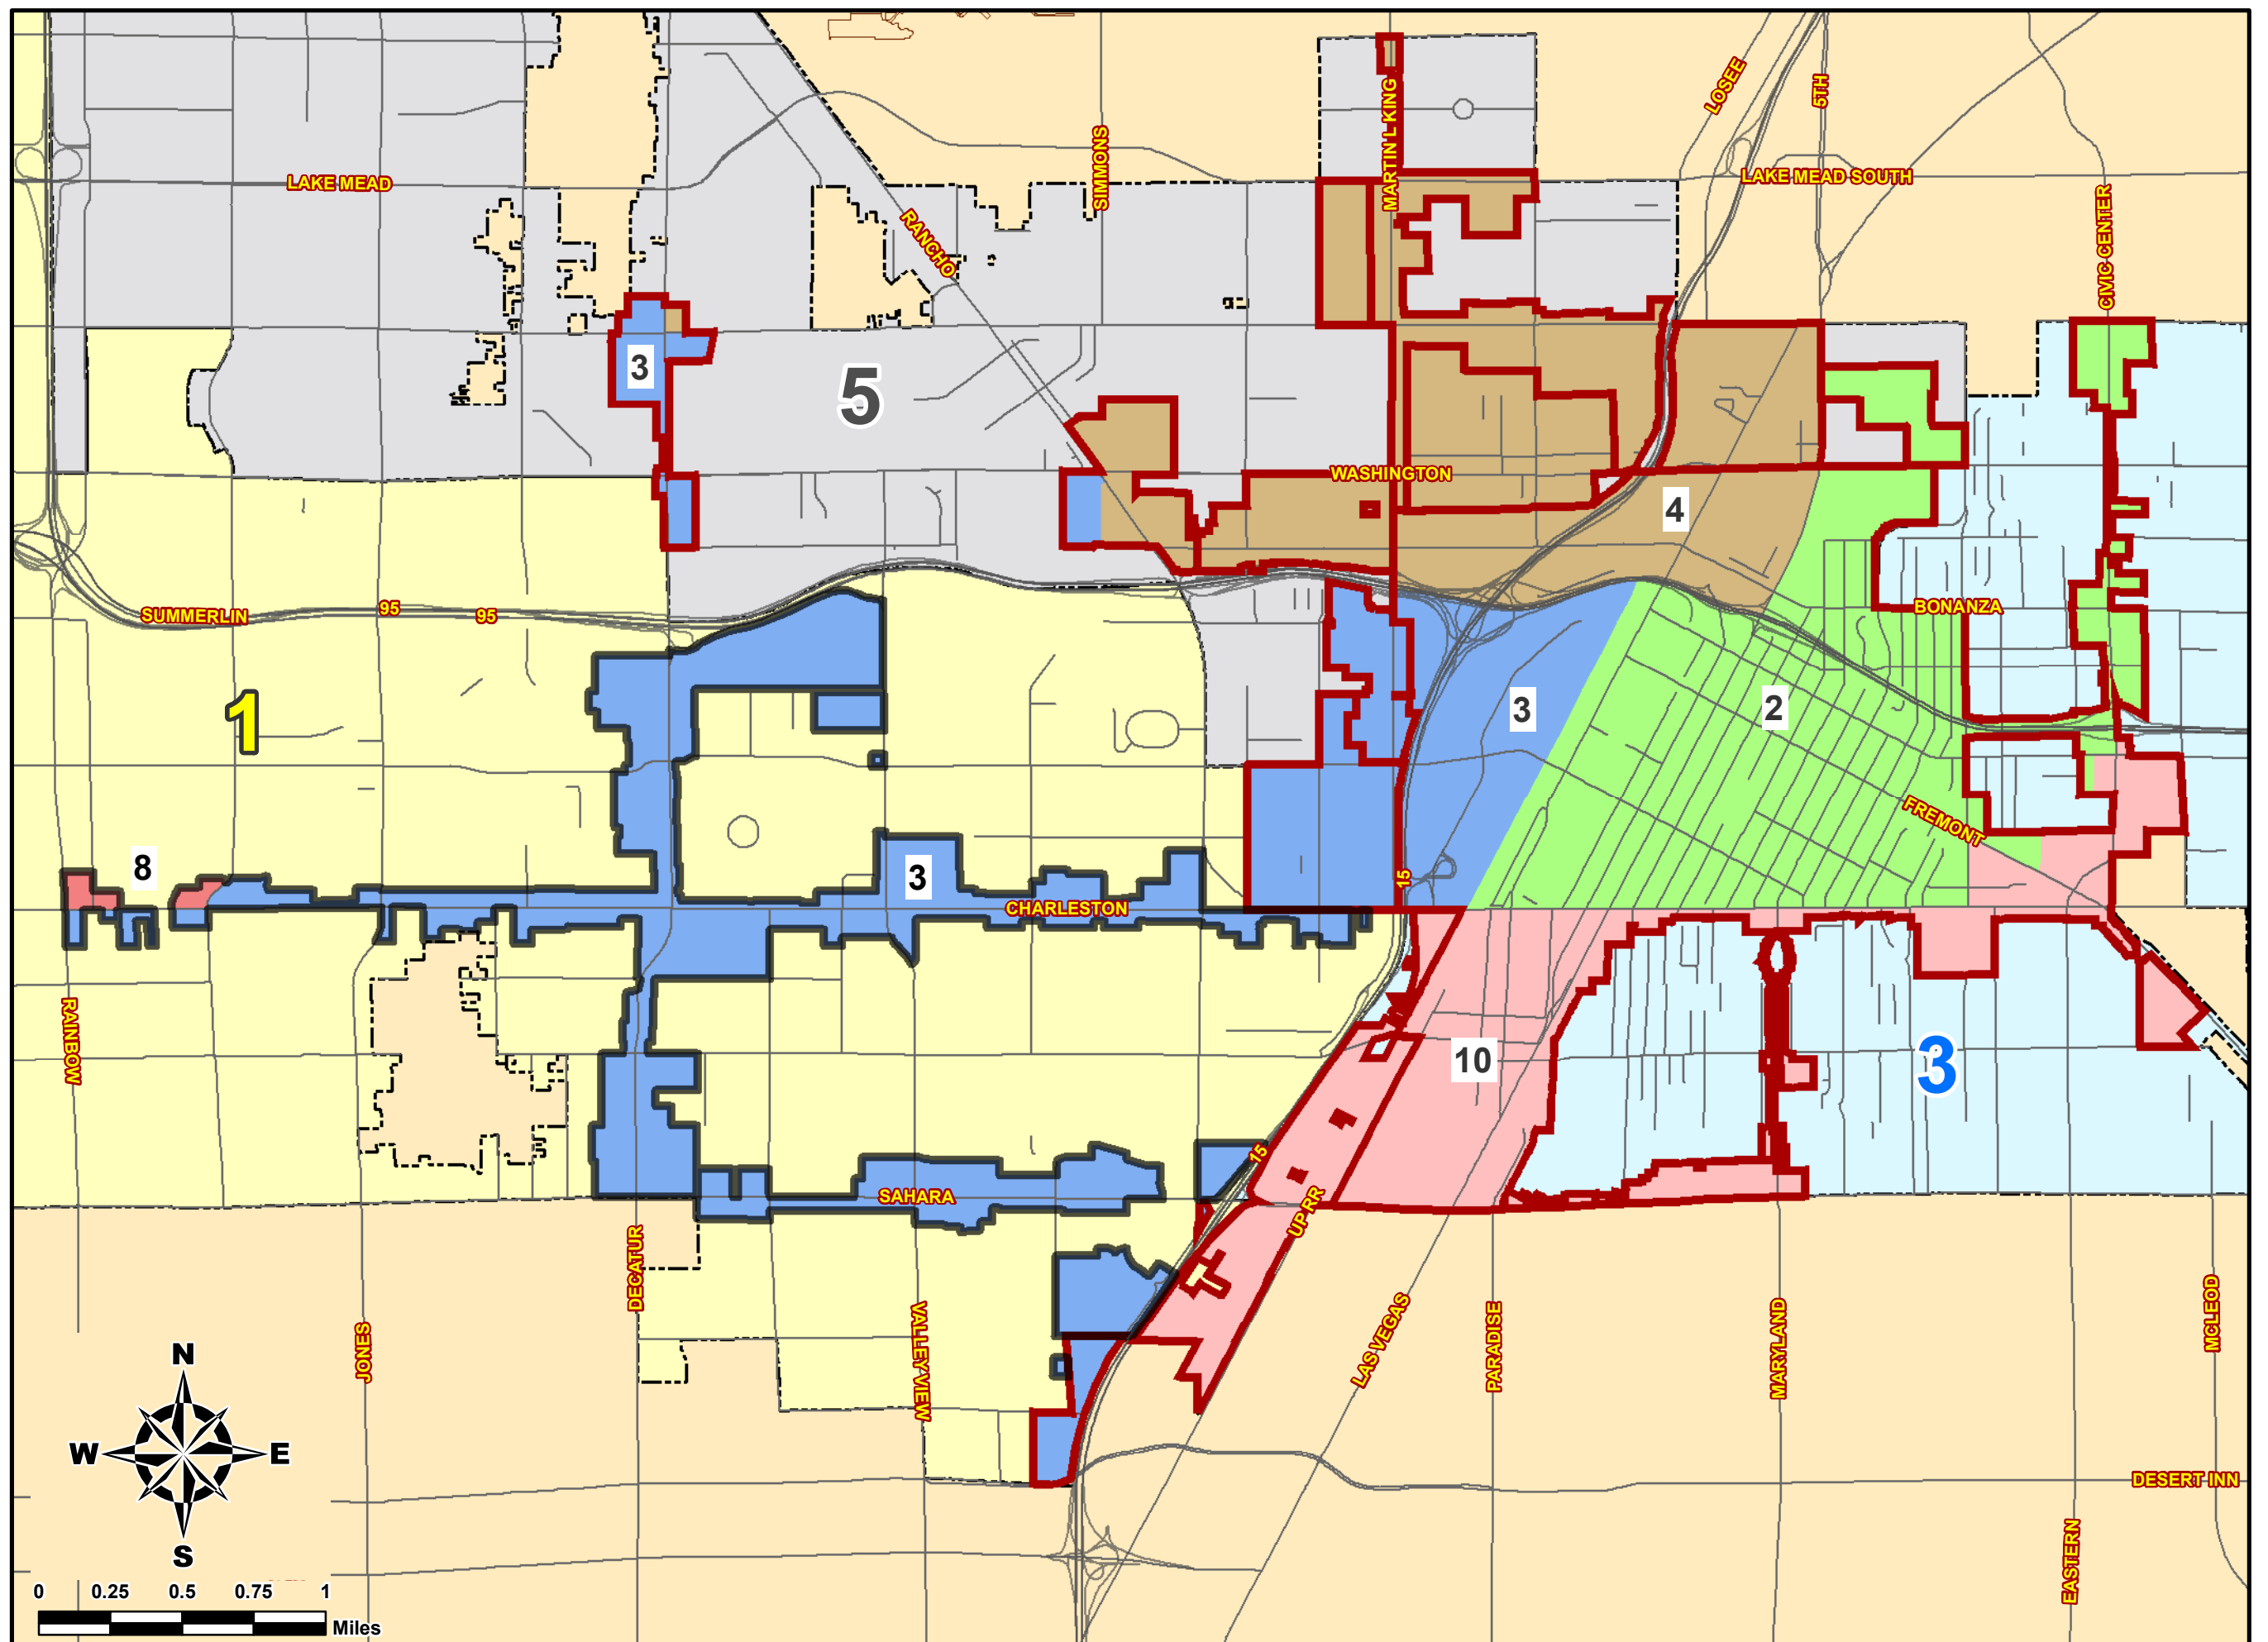

REDEVELOPMENT AREA STATE SENATE

Las Vegas City Council
Mayor Carolyn G. Goodman
Wards

- Ward 1 Lois Tarkanian
 - Ward 2 Bob Beers
 - Ward 3 Bob Coffin
 - Ward 4 Stavros S. Anthony
 - Ward 5 Ricki Y. Barlow
 - Ward 6 (Mayor Pro Tem) Steven D. Ross
- City Manager Elizabeth N. Fretwell

- Redevelopment Area 1
- Redevelopment Area 2

- ### State Senate
- SD 02 = Mo Denis / W 3 & 5
 - SD 03 = Tick Segerblom / W 1 & 5
 - SD 04 = Kelvin Atkinson / W 5
 - SD 08 = Patricia Farley / W 1
 - SD 10 = Yvanna Cancela / W 1 & 3

- ### City Boundaries
- City Boundary

GIS maps are normally produced only to meet the needs of the City. Due to continuous development activity this map is for reference only.
City of Las Vegas