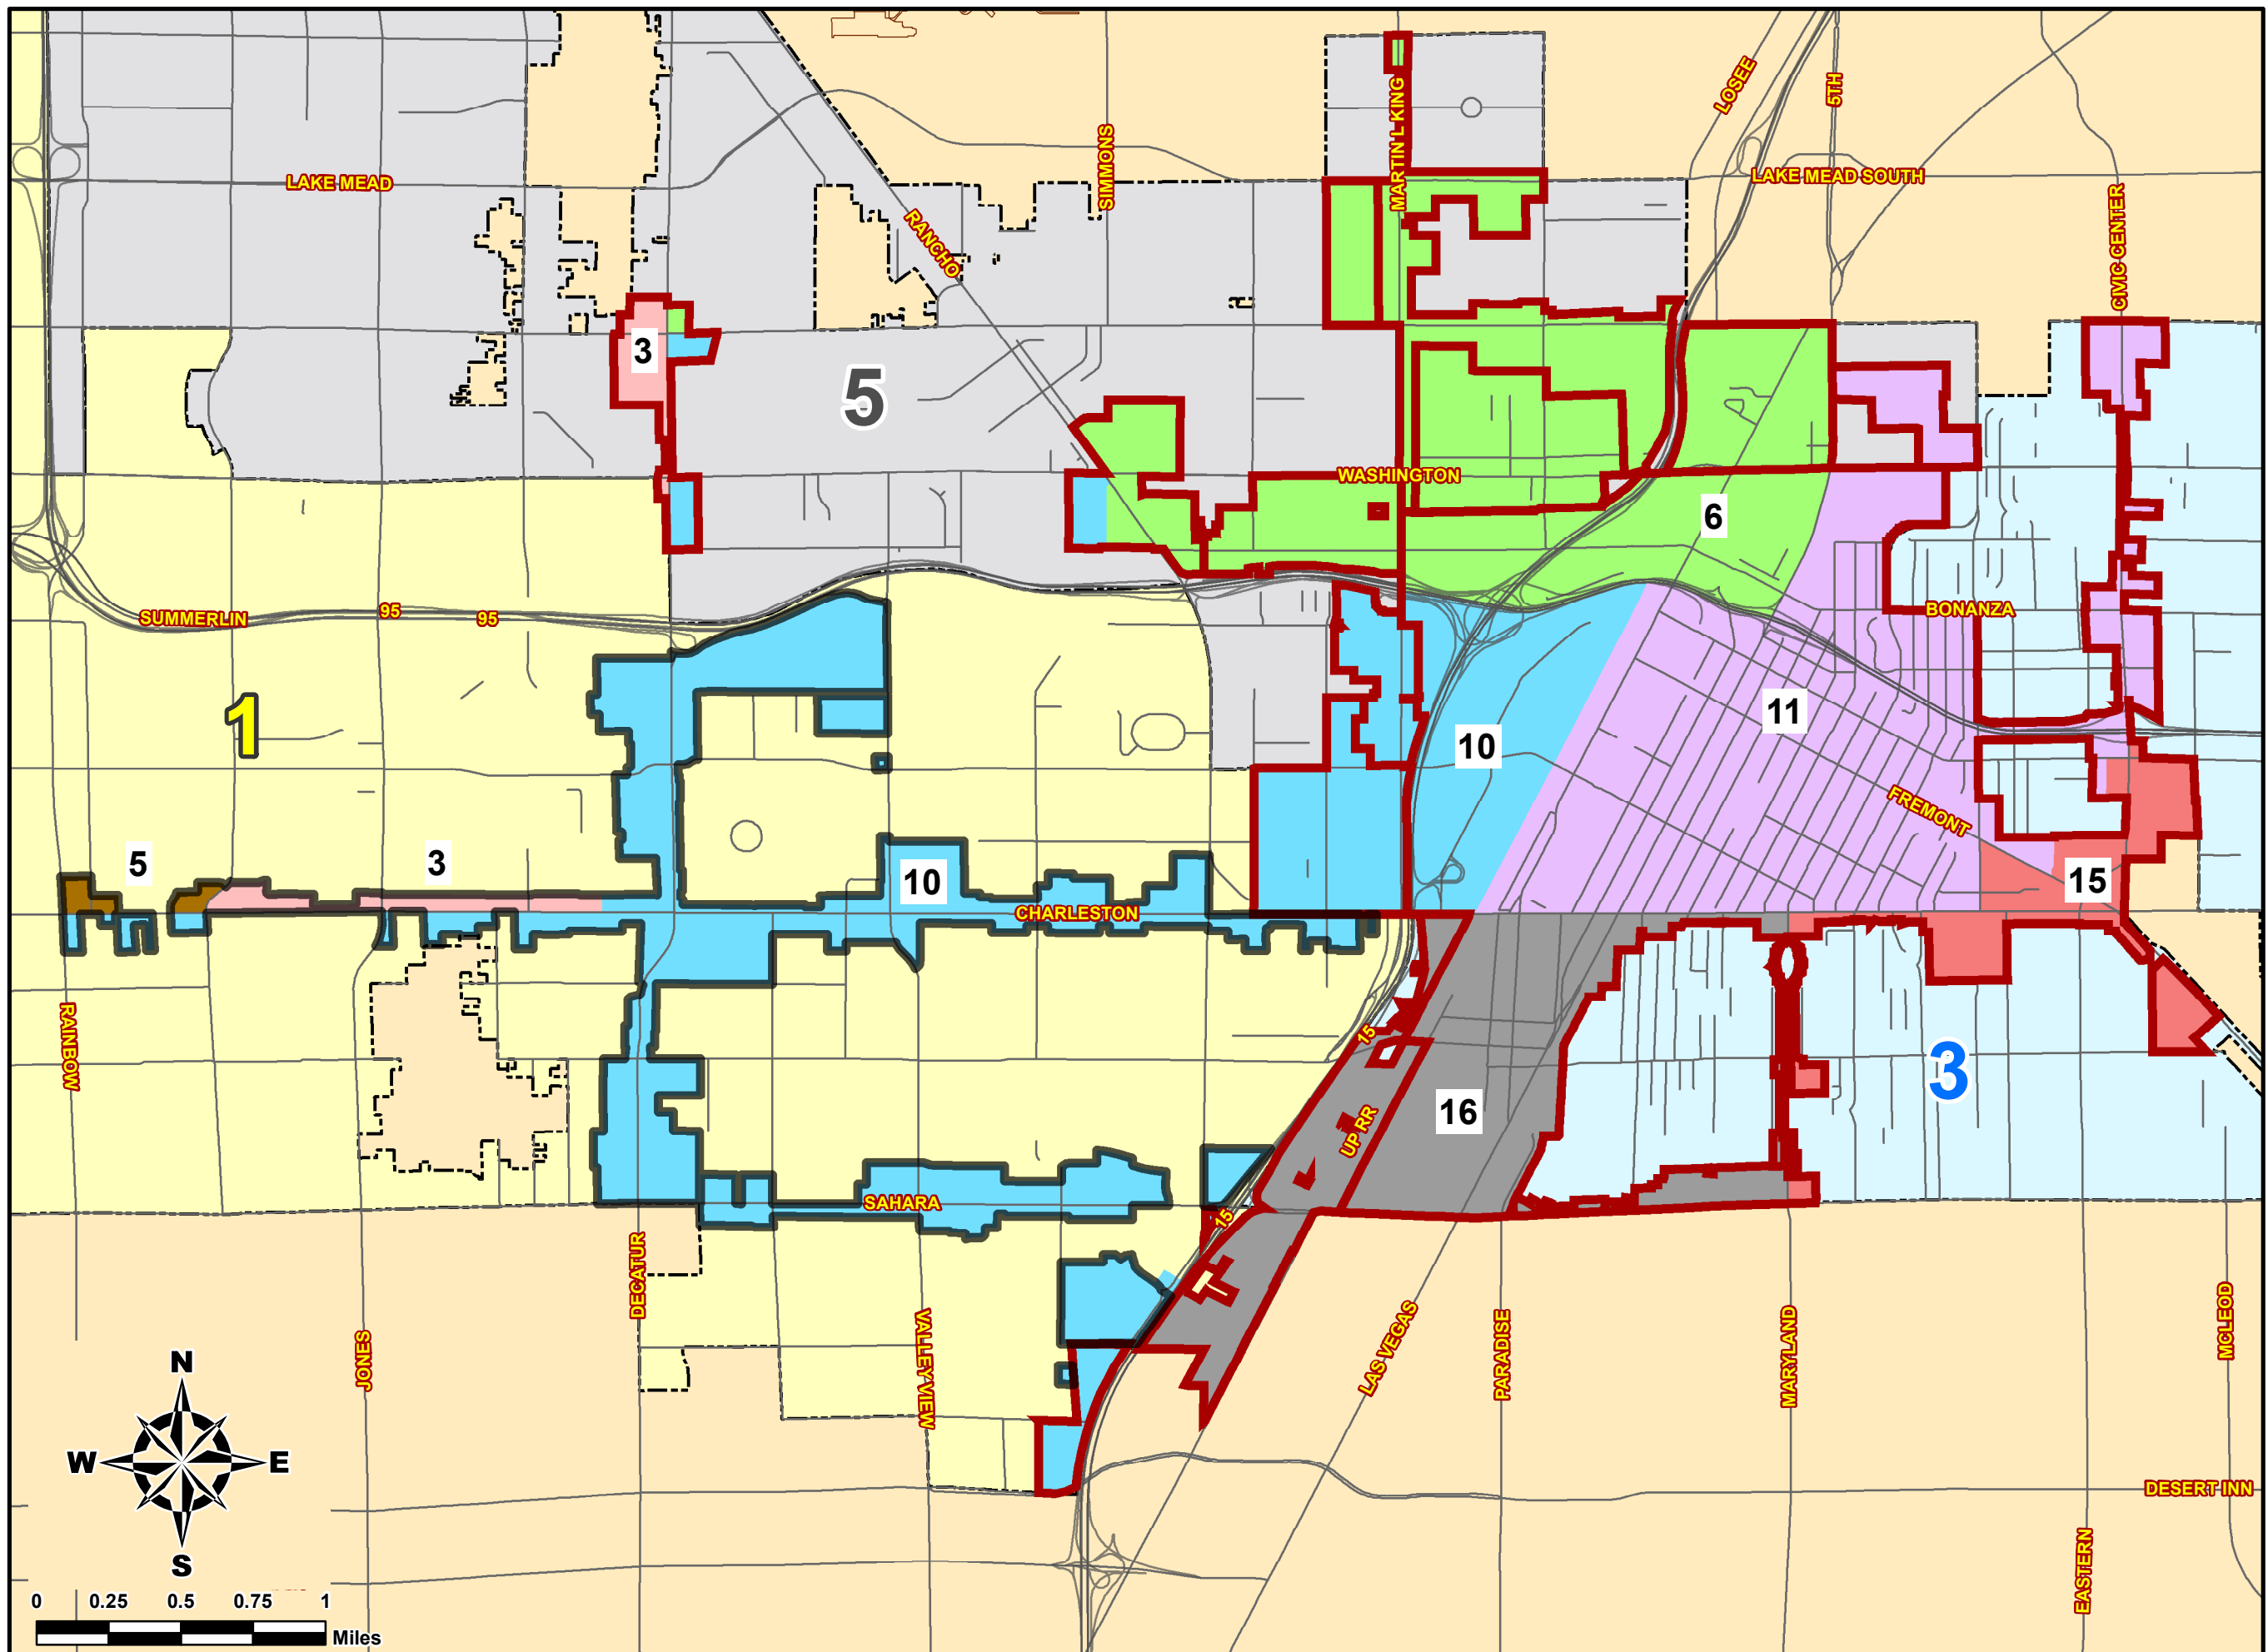

REDEVELOPMENT AREA STATE ASSEMBLY

Las Vegas City Council Mayor Carolyn G. Goodman Wards

- Ward 1 Brian Knudsen
Ward 2 Victoria Seaman
Ward 3 Olivia Diaz
Ward 4 Stavros S. Anthony
Ward 5 Cedric Crear
Ward 6 Michele Fiore
City Manager Jorge Cervantes

- Redevelopment Area 1
Redevelopment Area 2
State Assembly
AD 03 = Selena Torres / W1 & W5
AD 05 = Brittney Miller / W1
AD 06 = Shondra Summers-Armstrong / W5
AD 10 = Rochelle Nguyen/W1 & W5
AD 11 = Beatrice Duran / W3 & W5
AD 15 = Howard Watts, III / W3
AD 16 = Cecelia González / W1 & W3

City Boundaries

GIS maps are normally produced only to meet the needs of the City. Due to continuous development activity this map is for reference only. City of Las Vegas