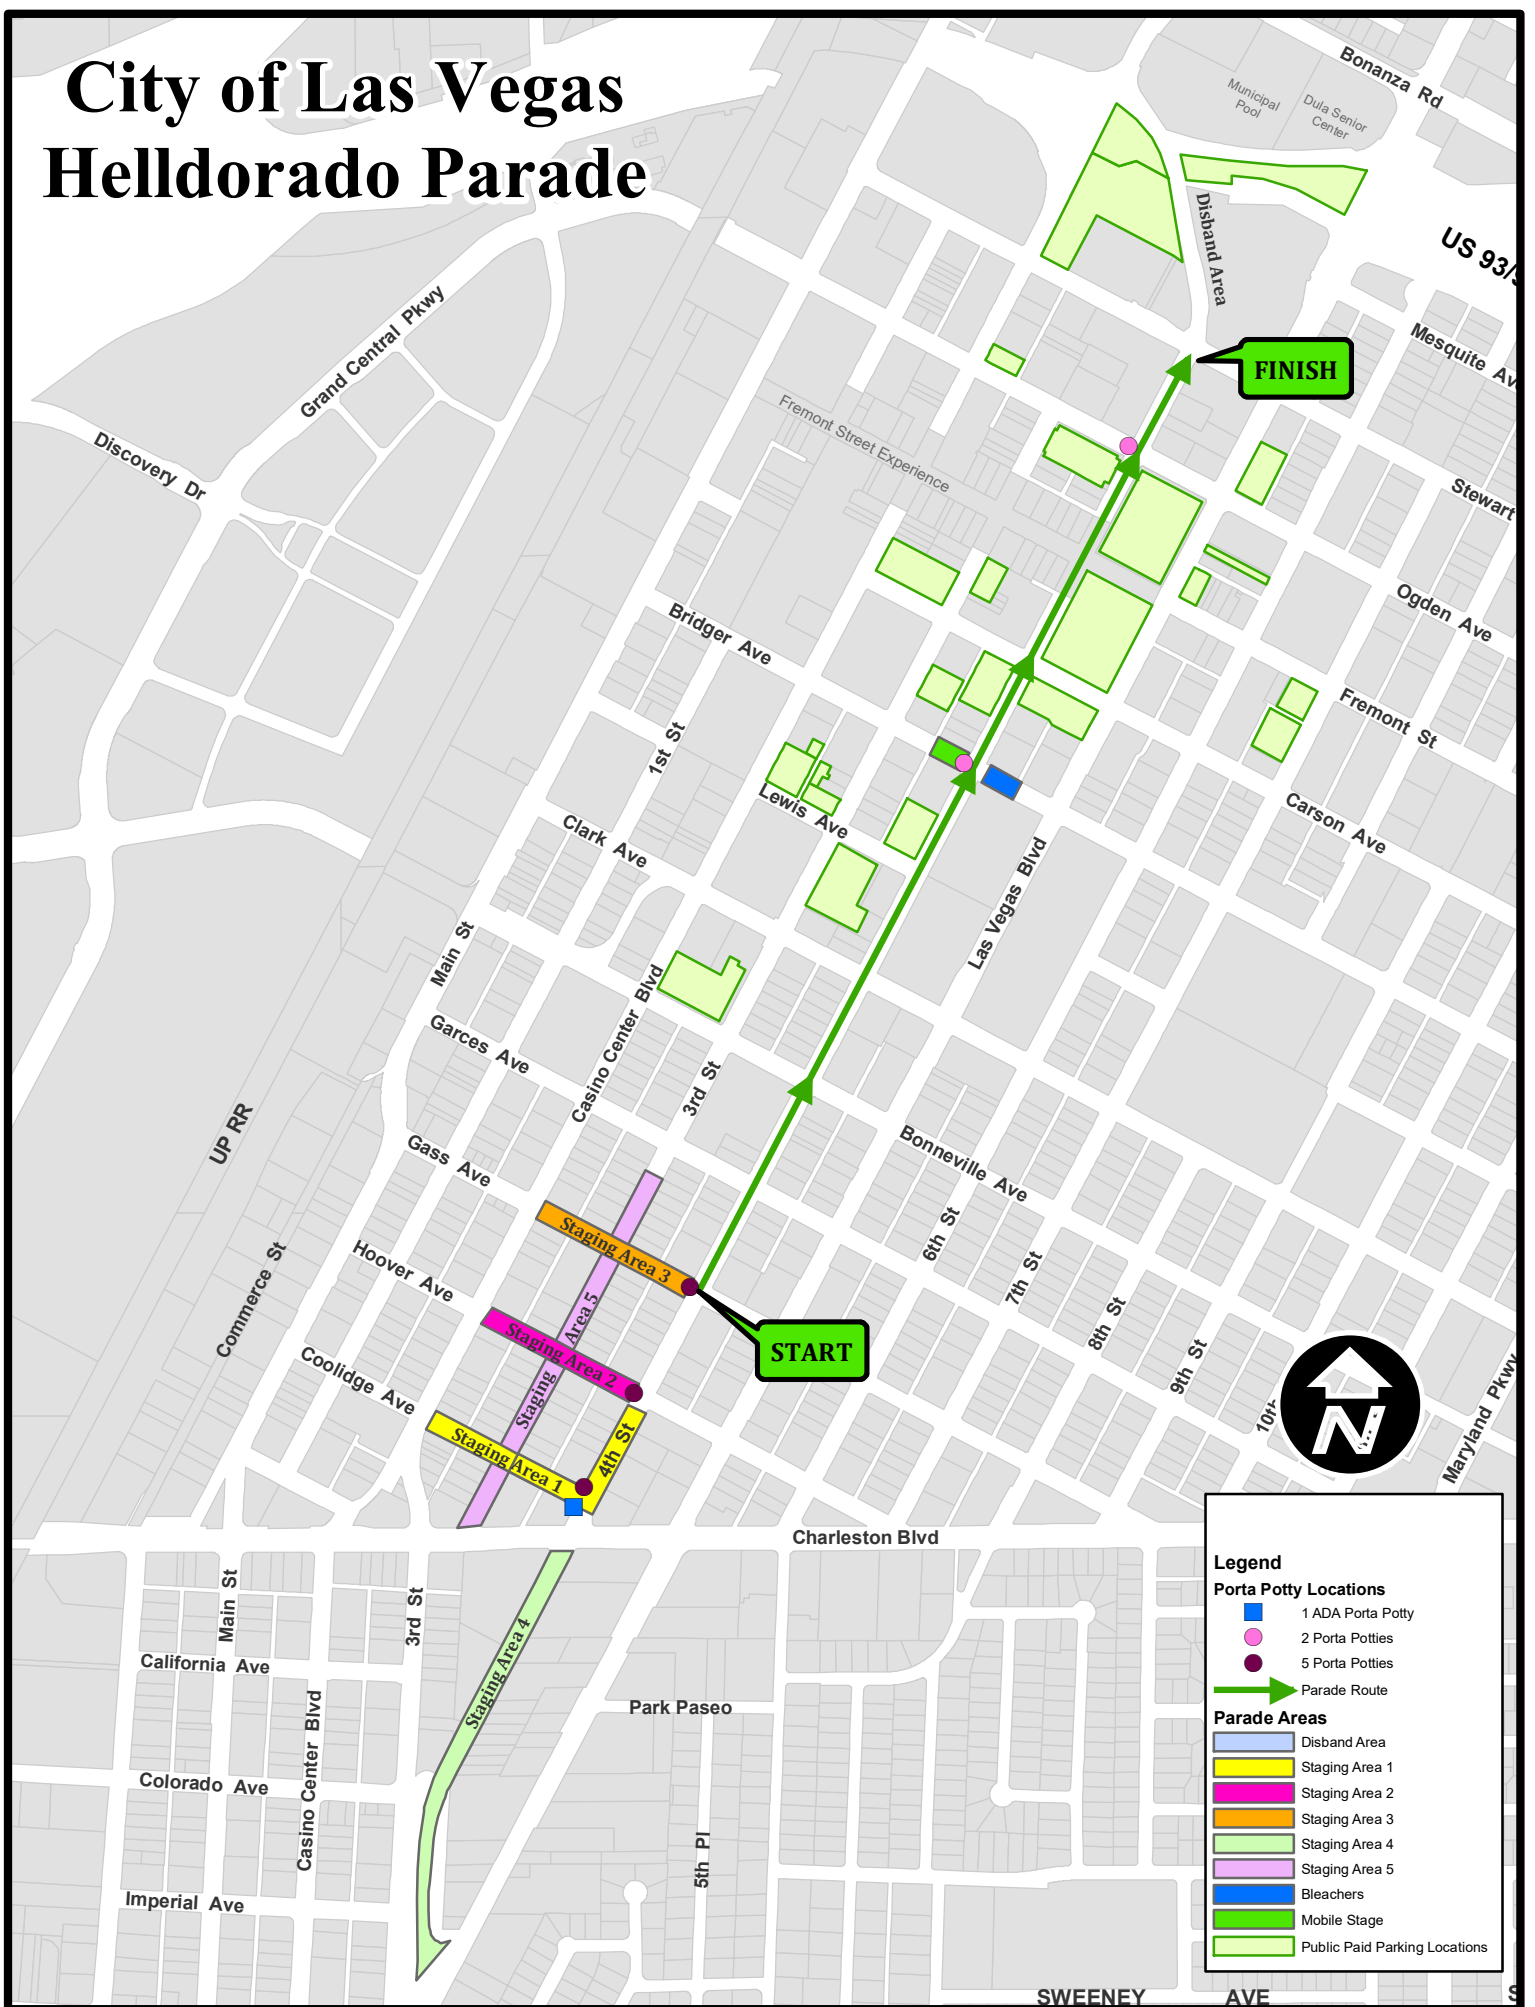

City of Las Vegas Heldorado Parade

Legend

Porta Potty Locations

- 1 ADA Porta Potty
- 2 Porta Potties
- 5 Porta Potties

Parade Areas

- Disband Area
- Staging Area 1
- Staging Area 2
- Staging Area 3
- Staging Area 4
- Staging Area 5
- Bleachers
- Mobile Stage
- Public Paid Parking Locations

➔ Parade Route