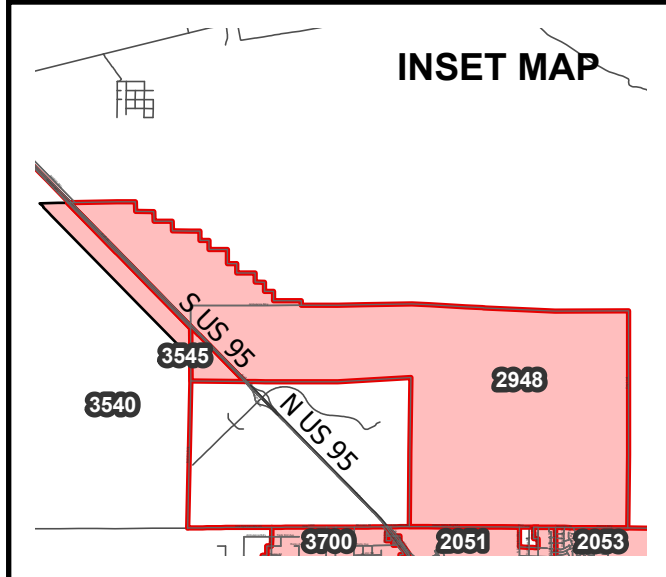

↑ SEE INSET MAP ↑

This map has been prepared and is intended solely for use by potential candidates in determining boundaries for City election purposes. It is based on the provisions of Ordinance No. 6800 (relating to ward boundaries) as well as superseding precinct determinations by the Clark County Election Department.

GIS maps are normally produced only to meet the needs of the City. Due to continuous development activity this map is for reference only.
Geographic Information System
Planning & Development Dept.
702-229-6301
Printed: Tuesday, February 15, 2022

City of Las Vegas COUNCIL WARD 6 2022 ELECTION PRECINCTS

- 3483 Precinct Number
- Precinct Boundary
- Council Ward Six
- City Limits